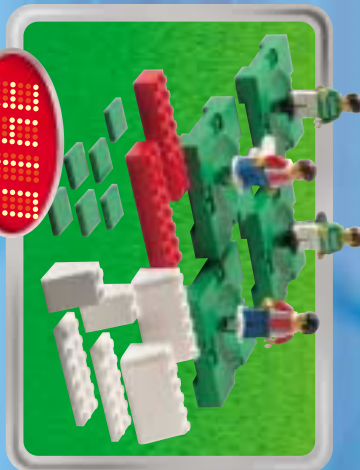

13

LEGGROUP

3402

3408

3403

3402

3403

3403

3403

3409

14063+9410

2400+2400+3410

2406+6006

2404+3410

2406+6006

A vibrant green background featuring various LEGO football minifigures in action. In the top left, a player in a green and white striped jersey holds a beer. In the top center, a player in a red and white striped jersey is shown kicking a ball into a goal. To the right, a player in a red and white striped jersey holds a trophy. In the bottom left, a player in a blue cap and grey jersey holds a soccer ball. In the bottom center, a player in a green and white striped jersey is shown in a dynamic pose. In the bottom right, a player in a red and white striped jersey is shown in a dynamic pose. A large soccer ball is in the center, and another player in a green jersey with the number 10 is on the right. The overall scene is energetic and celebratory.