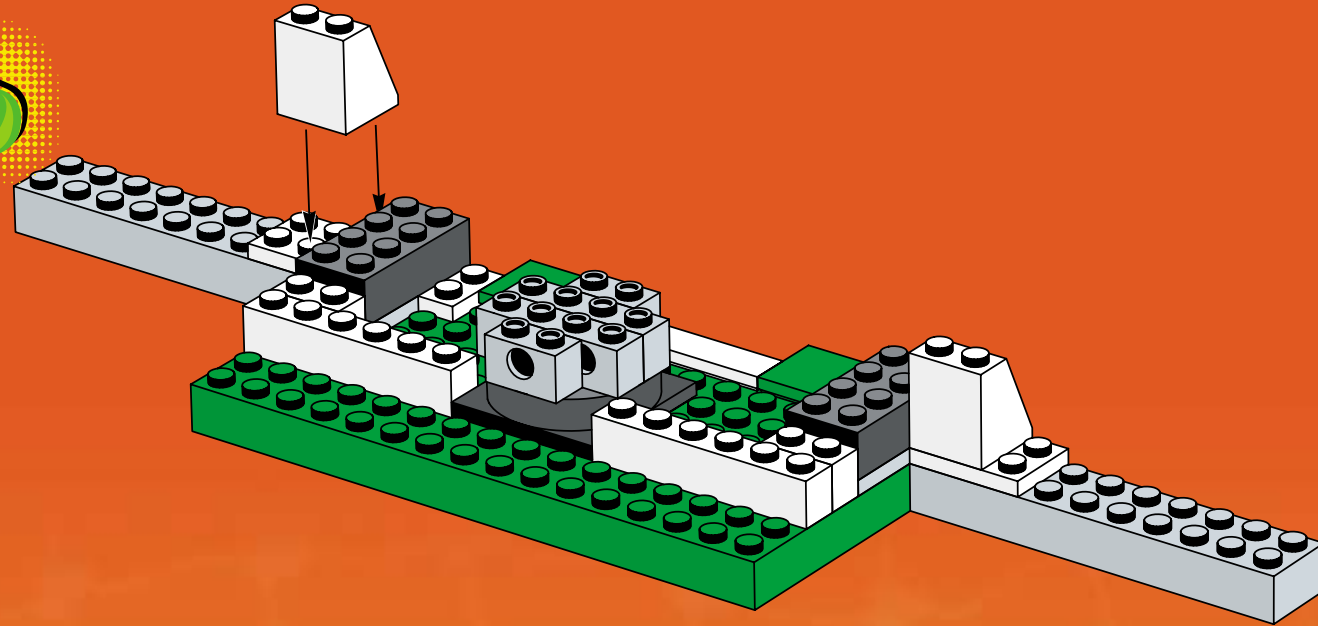

3409

8

9

10

12

2x

10

12

3403

3409

14063+9410

2400+2400+3410

2406+6006

2404+3410

2406+6006

A vibrant green background featuring various LEGO football minifigures in action. In the top left, a player in a green and white striped jersey holds a beer. In the top center, a player in a red and white striped jersey is shown kicking a ball into a goal. To the right, a player in a red and white striped jersey holds a trophy. In the bottom left, a player in a blue cap and grey jersey holds a soccer ball. In the bottom center, a player in a green and white striped jersey is shown in a dynamic pose. In the bottom right, a player in a red and white striped jersey is shown in a dynamic pose. A large soccer ball is in the center, and another player in a green jersey with the number 10 is on the right. The overall scene is energetic and celebratory.