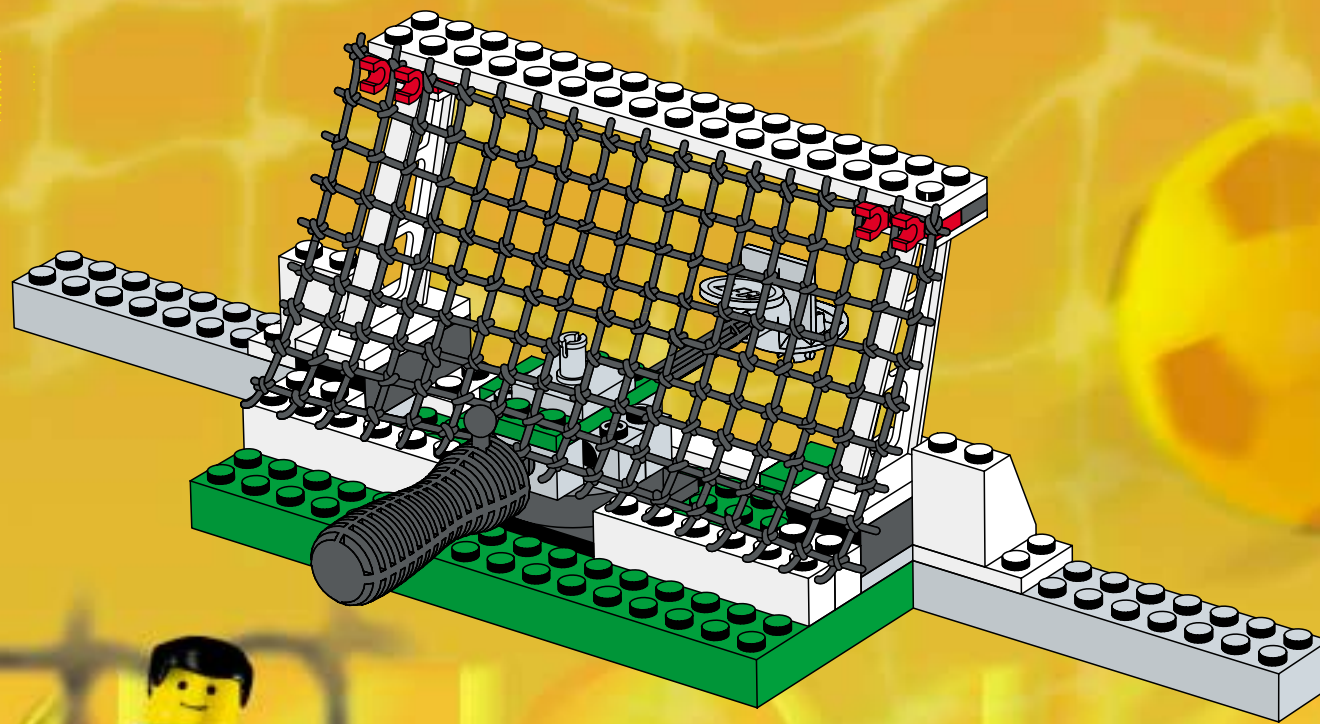

3409

8

9

10

12

2x

10

12

13

LEGGROUP

3402

3408

3403

3402

3403

3403

3403

3409

14063+9410

2400+2400+3410

2406+6006

2404+3410

2406+6006

A vibrant green background featuring various LEGO football minifigures in action. In the top left, a player in a green and white striped jersey holds a beer. In the top center, a player in a red and white striped jersey is shown kicking a ball into a goal. To the right, a player in a red and white striped jersey holds a trophy. In the bottom left, a player in a blue cap and grey jersey holds a soccer ball. In the bottom center, a player in a green and white striped jersey is shown in a dynamic pose. In the bottom right, a player in a red and white striped jersey is shown in a dynamic pose. A large soccer ball is in the center, and another player in a green jersey with the number 10 is on the right. The overall scene is energetic and celebratory.