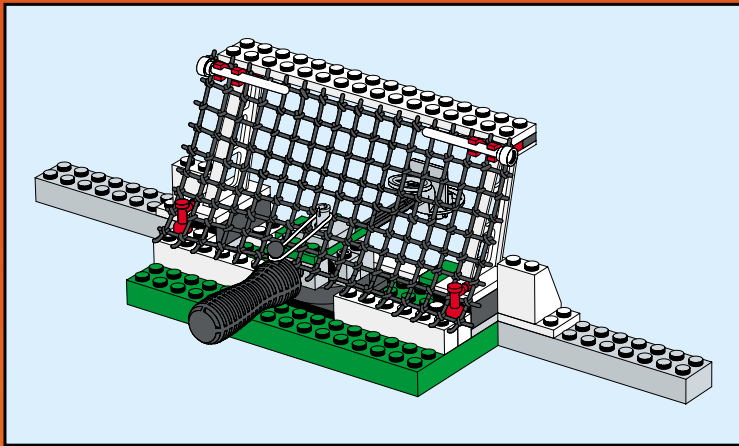

3409

8

9

10

12

2x

10

12

13

LEGGROUP

3402

3408

3403

3402

3403

3403

3403

3409

14063+9410

2400+2400+3410

2406+6006

2404+3410

2406+6006

A vibrant green background featuring various LEGO football minifigures in action. In the top left, a player in a green and white striped jersey holds a beer. In the top center, a player in a red and white striped jersey is shown kicking a ball into a goal. To the right, a player in a red and white striped jersey holds a trophy. In the bottom left, a player in a blue cap and grey jersey holds a soccer ball. In the bottom center, a player in a green and white striped jersey is shown in a dynamic pose. In the bottom right, a player in a red and white striped jersey is shown in a dynamic pose. A large soccer ball is in the center, and another player in a green jersey with the number 10 is on the right. The overall scene is energetic and celebratory.