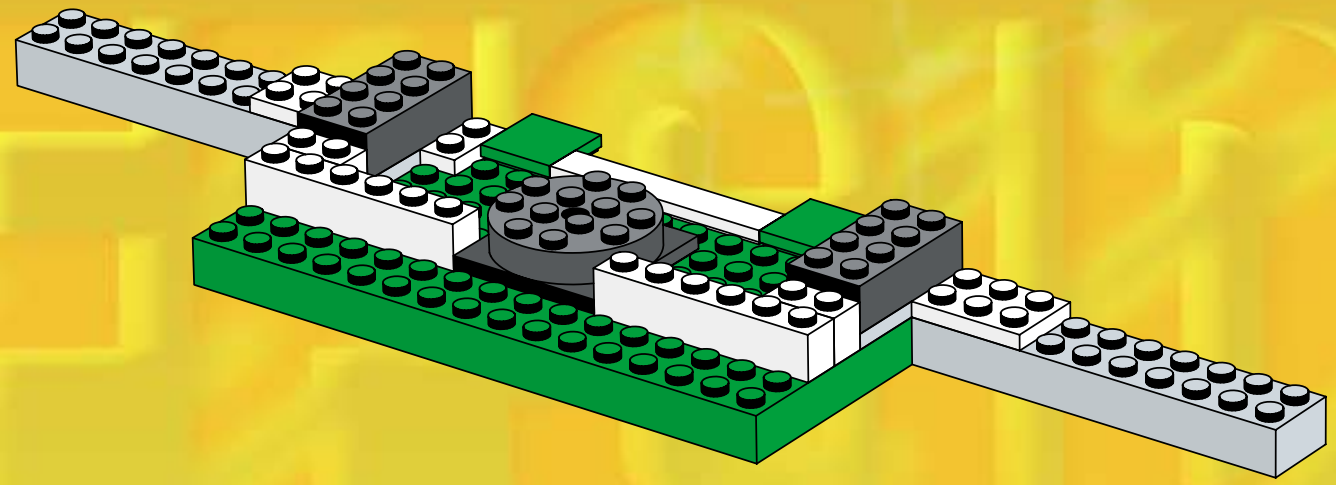

3409

8

9

10

12

2x

10

12

3403

3409

14063+9410

2400+2400+3410

2406+6006

2404+3410

2406+6006

A vibrant green background featuring various LEGO football minifigures in action. In the top left, a player in a green and white striped jersey holds a beer. In the top center, a player in a red and white striped jersey is shown kicking a ball into a goal. To the right, a player in a red and white striped jersey holds a trophy. In the bottom left, a player in a blue cap and grey jersey holds a soccer ball. In the bottom center, a player in a green and white striped jersey is shown in a dynamic pose. In the bottom right, a player in a red and white striped jersey is shown in a dynamic pose. A large soccer ball is in the center, and another player in a green jersey with the number 10 is on the right. The overall scene is energetic and celebratory.