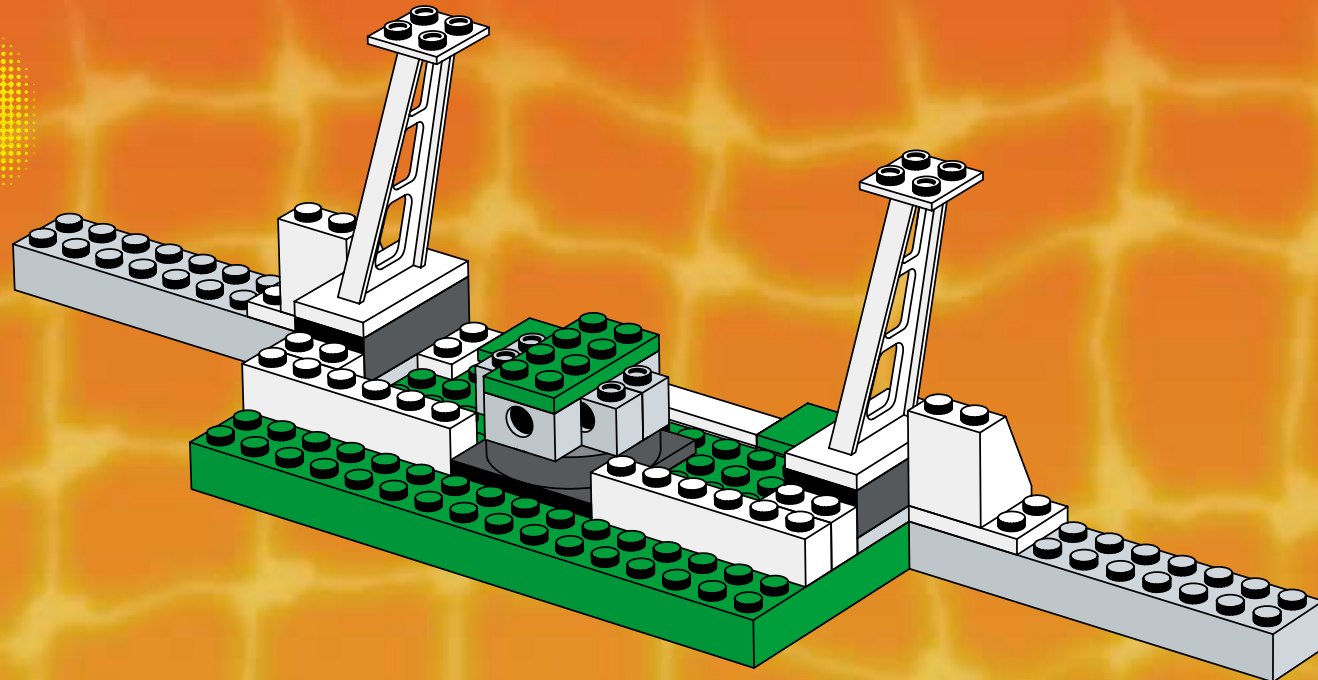

3409

8

9

10

12

2x

10

12

3403

3409

14063+9410

2400+2400+3410

2406+6006

2404+3410

2406+6006

A vibrant green background featuring various LEGO football minifigures in action. In the top left, a player in a green and white striped jersey holds a beer. In the top center, a player in a red and white striped jersey is shown kicking a ball into a goal. To the right, a player in a red and white striped jersey holds a trophy. In the bottom left, a player in a blue cap and grey jersey holds a soccer ball. In the bottom center, a player in a green and white striped jersey is shown in a dynamic pose. In the bottom right, a player in a red and white striped jersey is shown in a dynamic pose. A large soccer ball is in the center, and another player in a green jersey with the number 10 is on the right. The overall scene is energetic and celebratory.