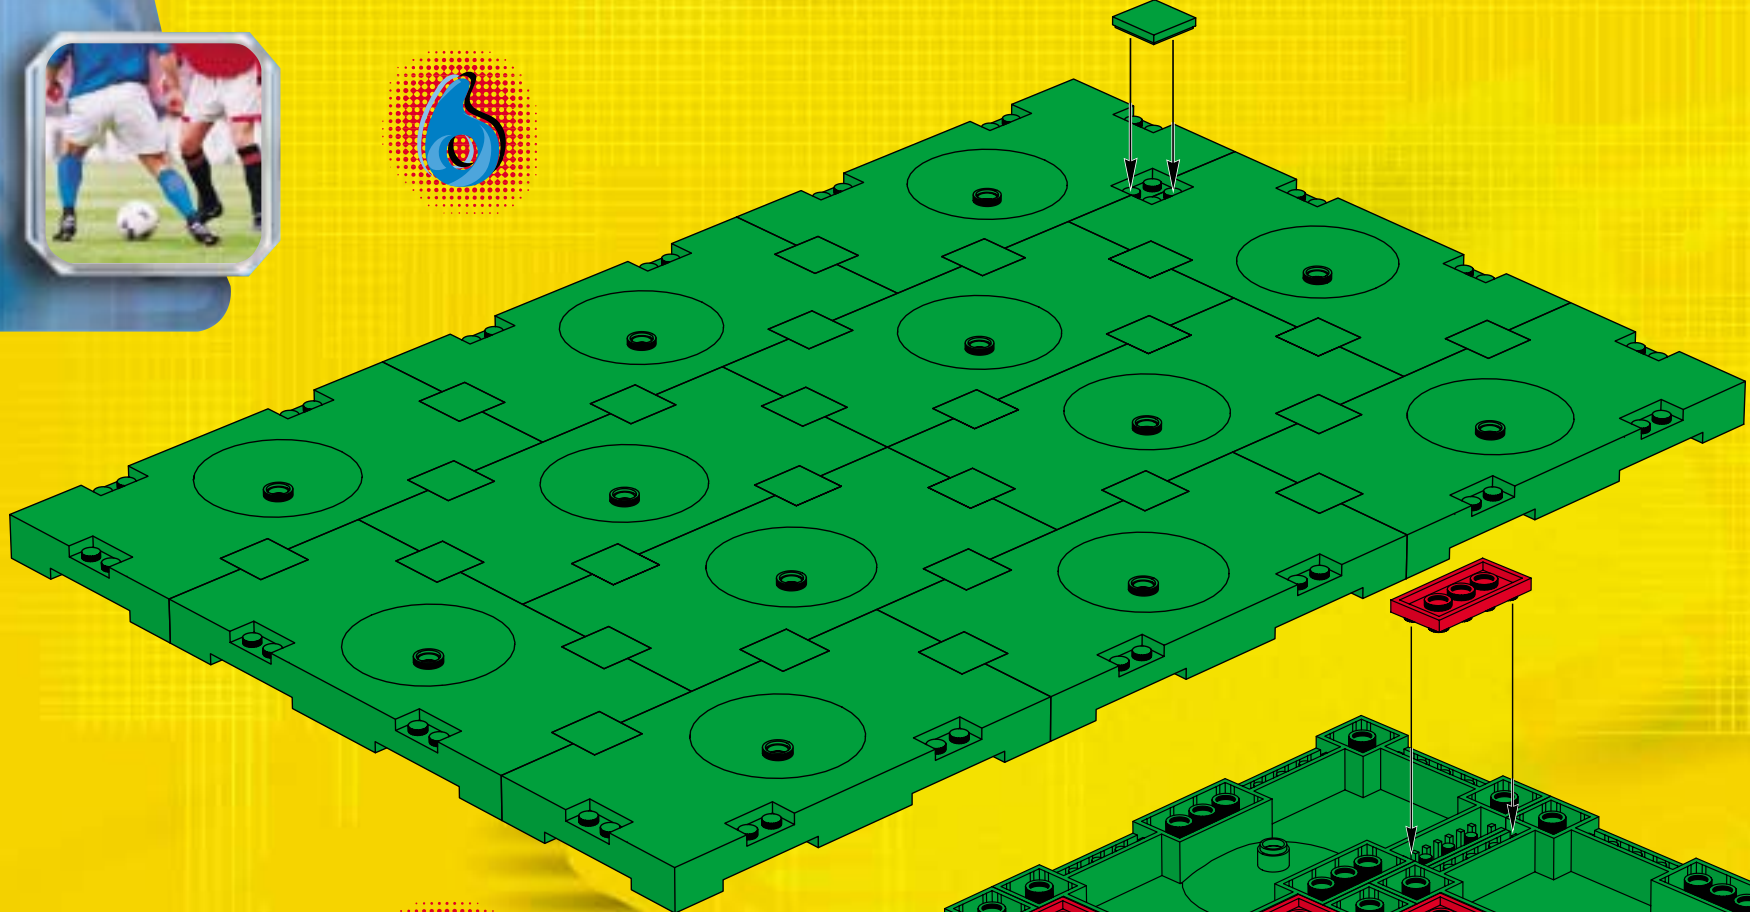

3409

8

9

10

12

2x

10

12

3403

3409

14063+9410

2400+2400+3410

2406+6006

2404+3410

2406+6006

A vibrant green background featuring various LEGO football minifigures in action. In the top left, a player in a green and white striped jersey holds a beer. In the top center, a player in a red and white striped jersey is shown kicking a ball into a goal. To the right, a player in a red and white striped jersey holds a trophy. In the bottom left, a player in a blue cap and grey jersey holds a soccer ball. In the bottom center, a player in a green and white striped jersey is shown in a dynamic pose. In the bottom right, a player in a red and white striped jersey is shown in a dynamic pose. A large soccer ball is in the center, and another player in a green jersey with the number 10 is on the right. The overall scene is energetic and celebratory.