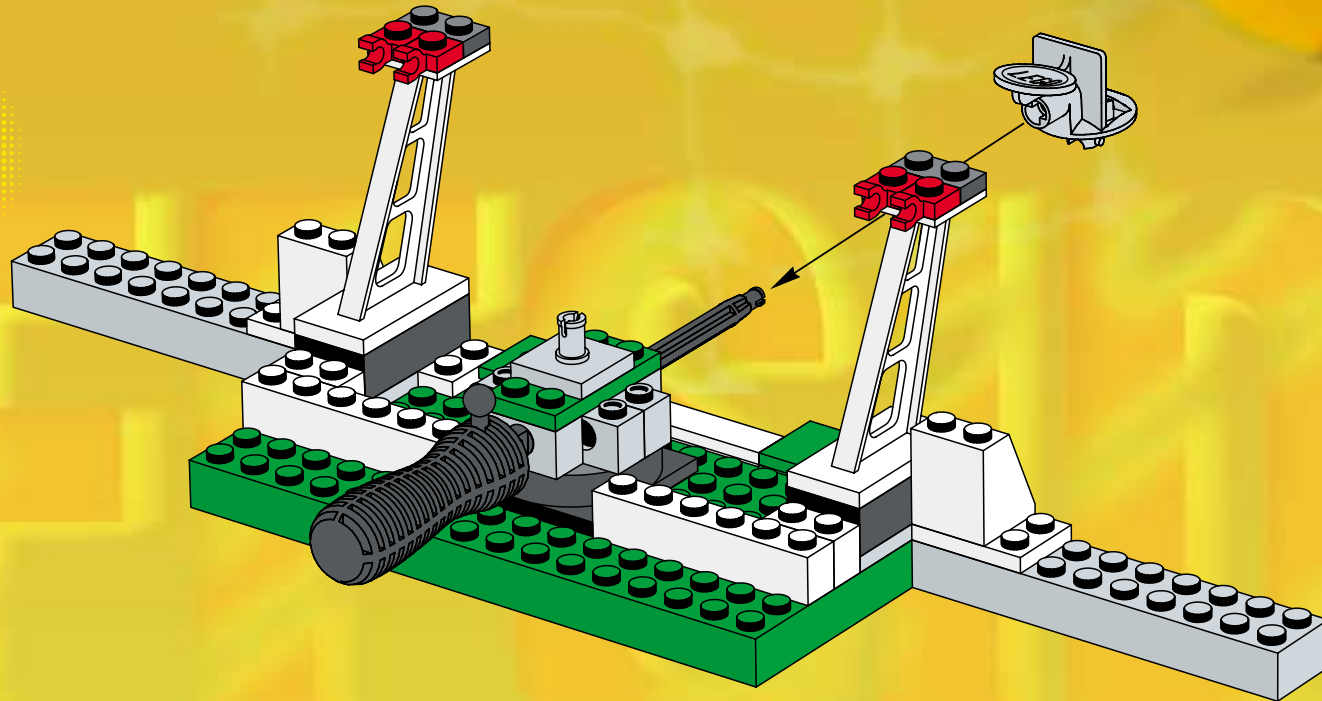

3409

8

9

10

12

2x

10

12

3403

3409

14063+9410

2400+2400+3410

2406+6006

2404+3410

2406+6006

A vibrant green background featuring various LEGO football minifigures in action. In the top left, a player in a green and white striped jersey holds a beer. In the top center, a player in a red and white striped jersey is shown kicking a ball into a goal. To the right, a player in a red and white striped jersey holds a trophy. In the bottom left, a player in a blue cap and grey jersey holds a soccer ball. In the bottom center, a player in a green and white striped jersey is shown in a dynamic pose. In the bottom right, a player in a red and white striped jersey is shown in a dynamic pose. A large soccer ball is in the center, and another player in a green jersey with the number 10 is on the right. The overall scene is energetic and celebratory.