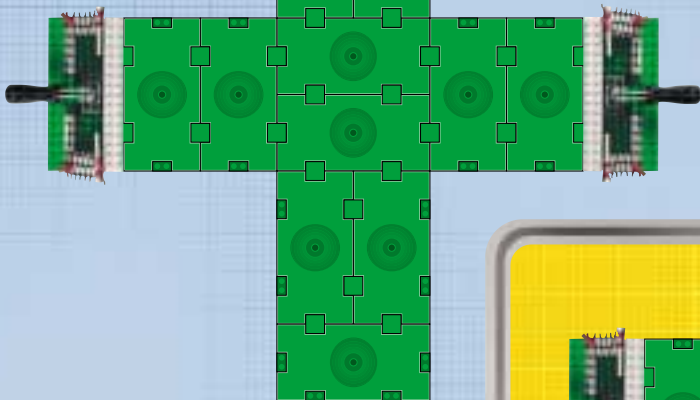

3409

8

9

10

12

2x

10

12

13

LEGGROUP

3402

3408

3403

3402

3403

3403

3403

3409

14063+9410

2400+2400+3410

2406+6006

2404+3410

2406+6006

A vibrant green background featuring various LEGO football minifigures in action. In the top left, a player in a green and white striped jersey holds a beer. In the top center, a player in a red and white striped jersey is shown kicking a ball into a goal. To the right, a player in a red and white striped jersey holds a trophy. In the bottom left, a player in a blue cap and grey jersey holds a soccer ball. In the bottom center, a player in a green and white striped jersey is shown in a dynamic pose. In the bottom right, a player in a red and white striped jersey is shown in a dynamic pose. A large soccer ball is in the center, and another player in a green jersey with the number 10 is on the right. The overall scene is energetic and celebratory.