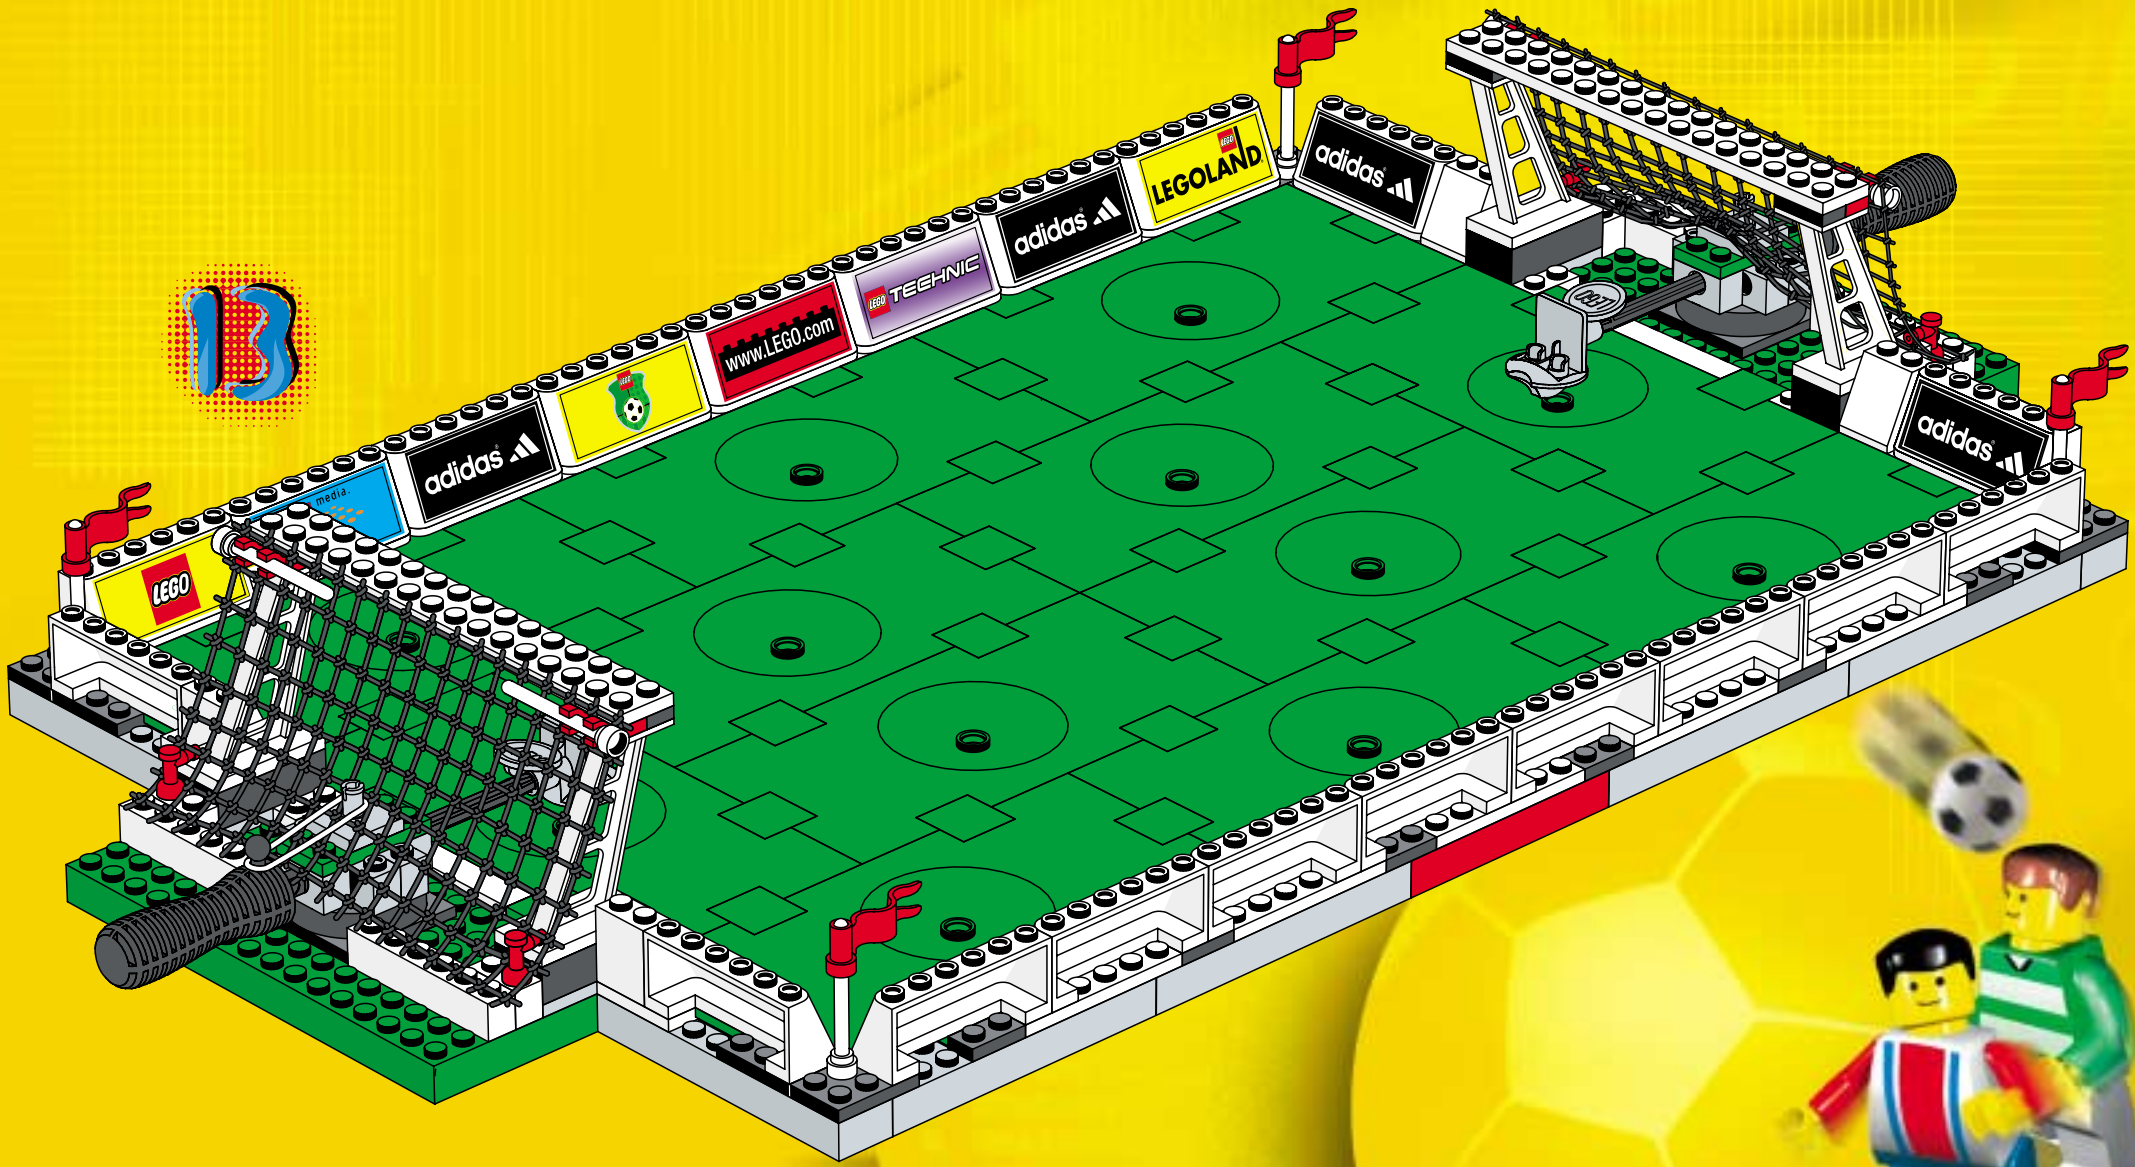

3409

8

9

10

12

2x

10

12

13

LEGGROUP

3402

3408

3403

3402

3403

3403

3403

3409

14063+9410

2400+2400+3410

2406+6006

2404+3410

2406+6006

A vibrant green background featuring various LEGO football minifigures in action. In the top left, a player in a green and white striped jersey holds a beer. In the top center, a player in a red and white striped jersey is shown kicking a ball into a goal. To the right, a player in a red and white striped jersey holds a trophy. In the bottom left, a player in a blue cap and grey jersey holds a soccer ball. In the bottom center, a player in a green and white striped jersey is shown in a dynamic pose. In the bottom right, a player in a red and white striped jersey is shown in a dynamic pose. A large soccer ball is in the center, and another player in a green jersey with the number 10 is on the right. The overall scene is energetic and celebratory.