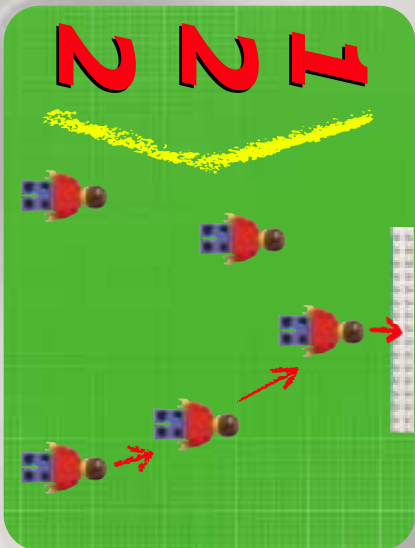

13

LEGGROUP

3402

3408

3403

3402

3403

3403

3403

3409

14063+9410

2400+2400+3410

2406+6006

2404+3410

2406+6006

A vibrant green background featuring various LEGO football minifigures in action. In the top left, a player in a green and white striped jersey holds a beer. In the top center, a player in a red and white striped jersey is shown kicking a ball into a goal. To the right, a player in a red and white striped jersey holds a trophy. In the bottom left, a player in a blue cap and grey jersey holds a soccer ball. In the bottom center, a player in a green and white striped jersey is shown in a dynamic pose. In the bottom right, a player in a red and white striped jersey is shown in a dynamic pose. A large soccer ball is in the center, and another player in a green jersey with the number 10 is on the right. The overall scene is energetic and celebratory.