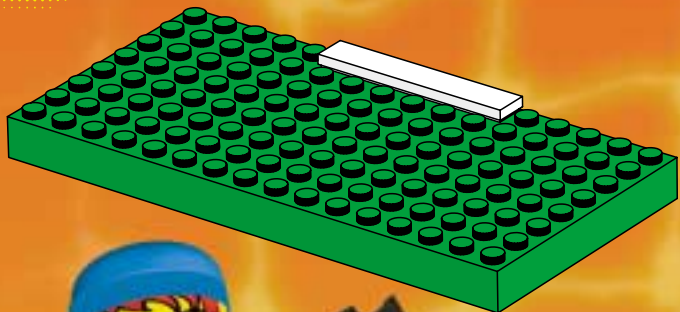

3409

8

9

10

12

2x

10

12

3403

3409

14063+9410

2400+2400+3410

2406+6006

2404+3410

2406+6006

A vibrant green background featuring various LEGO football minifigures in action. In the top left, a player in a green and white striped jersey holds a beer. In the top center, a player in a red and white striped jersey is shown kicking a ball into a goal. To the right, a player in a red and white striped jersey holds a trophy. In the bottom left, a player in a blue cap and grey jersey holds a soccer ball. In the bottom center, a player in a green and white striped jersey is shown in a dynamic pose. In the bottom right, a player in a red and white striped jersey is shown in a dynamic pose. A large soccer ball is in the center, and another player in a green jersey with the number 10 is on the right. The overall scene is energetic and celebratory.