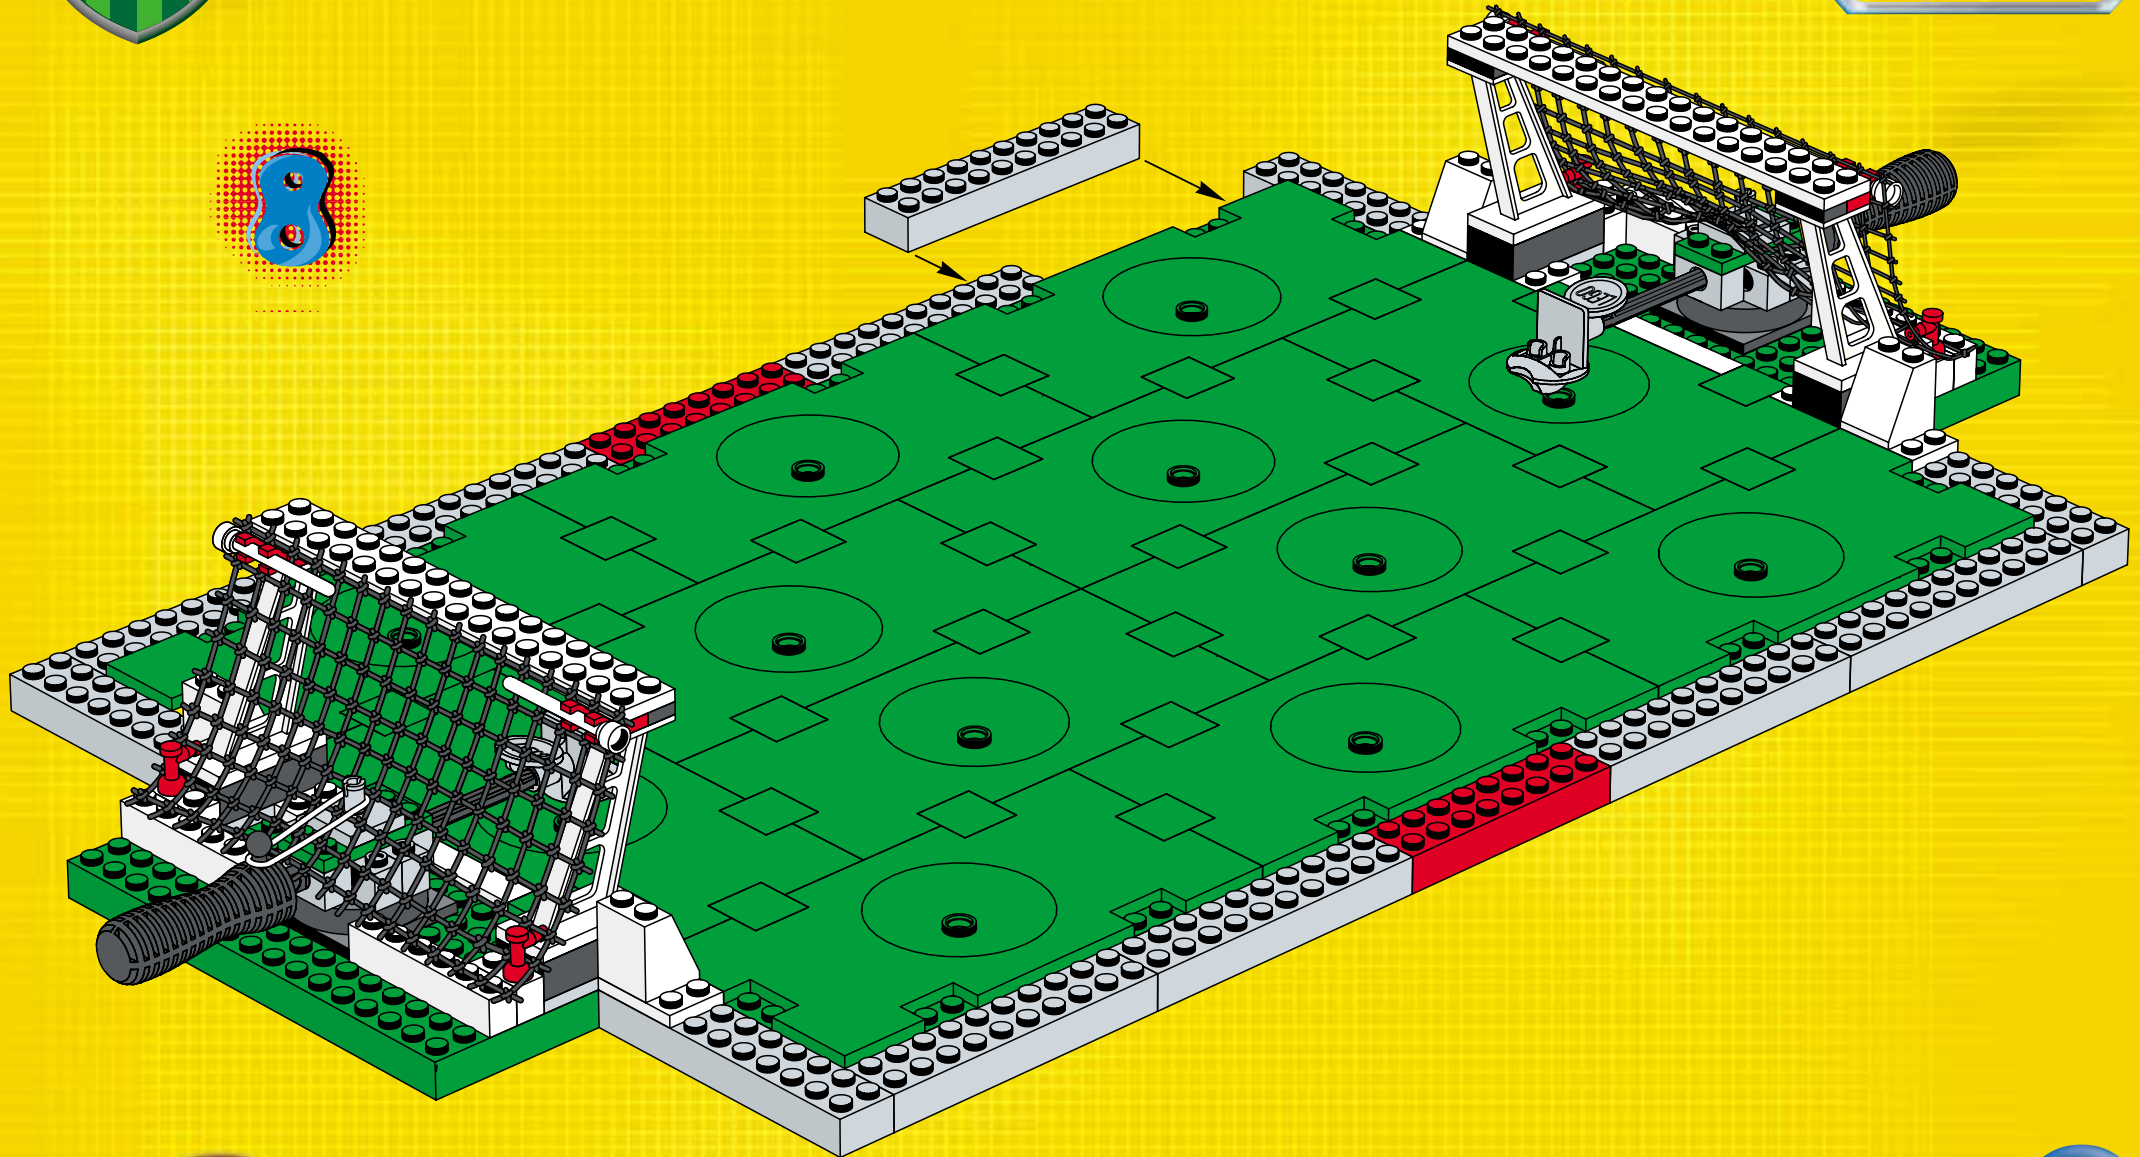

3409

8

9

10

12

2x

10

12

13

LEGGROUP

3402

3408

3403

3402

3403

3403

3403

3409

14063+9410

2400+2400+3410

2406+6006

2404+3410

2406+6006

A vibrant green background featuring various LEGO football minifigures in action. In the top left, a player in a green and white striped jersey holds a beer. In the top center, a player in a red and white striped jersey is shown kicking a ball into a goal. To the right, a player in a red and white striped jersey holds a trophy. In the bottom left, a player in a blue cap and grey jersey holds a soccer ball. In the bottom center, a player in a green and white striped jersey is shown in a dynamic pose. In the bottom right, a player in a red and white striped jersey is shown in a dynamic pose. A large soccer ball is in the center, and another player in a green jersey with the number 10 is on the right. The overall scene is energetic and celebratory.