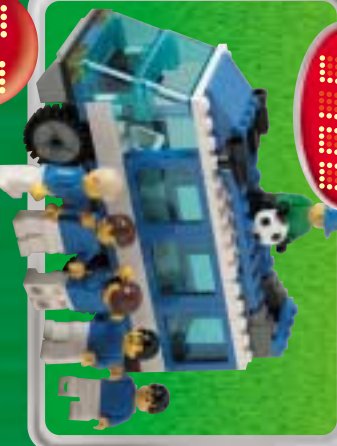

13

LEGGROUP

3402

3408

3403

3402

3403

3403

3403

3409

14063+9410

2400+2400+3410

2406+6006

2404+3410

2406+6006

A vibrant green background featuring various LEGO football minifigures in action. In the top left, a player in a green and white striped jersey holds a beer. In the top center, a player in a red and white striped jersey is shown kicking a ball into a goal. To the right, a player in a red and white striped jersey holds a trophy. In the bottom left, a player in a blue cap and grey jersey holds a soccer ball. In the bottom center, a player in a green and white striped jersey is shown in a dynamic pose. In the bottom right, a player in a red and white striped jersey is shown in a dynamic pose. A large soccer ball is in the center, and another player in a green jersey with the number 10 is on the right. The overall scene is energetic and celebratory.