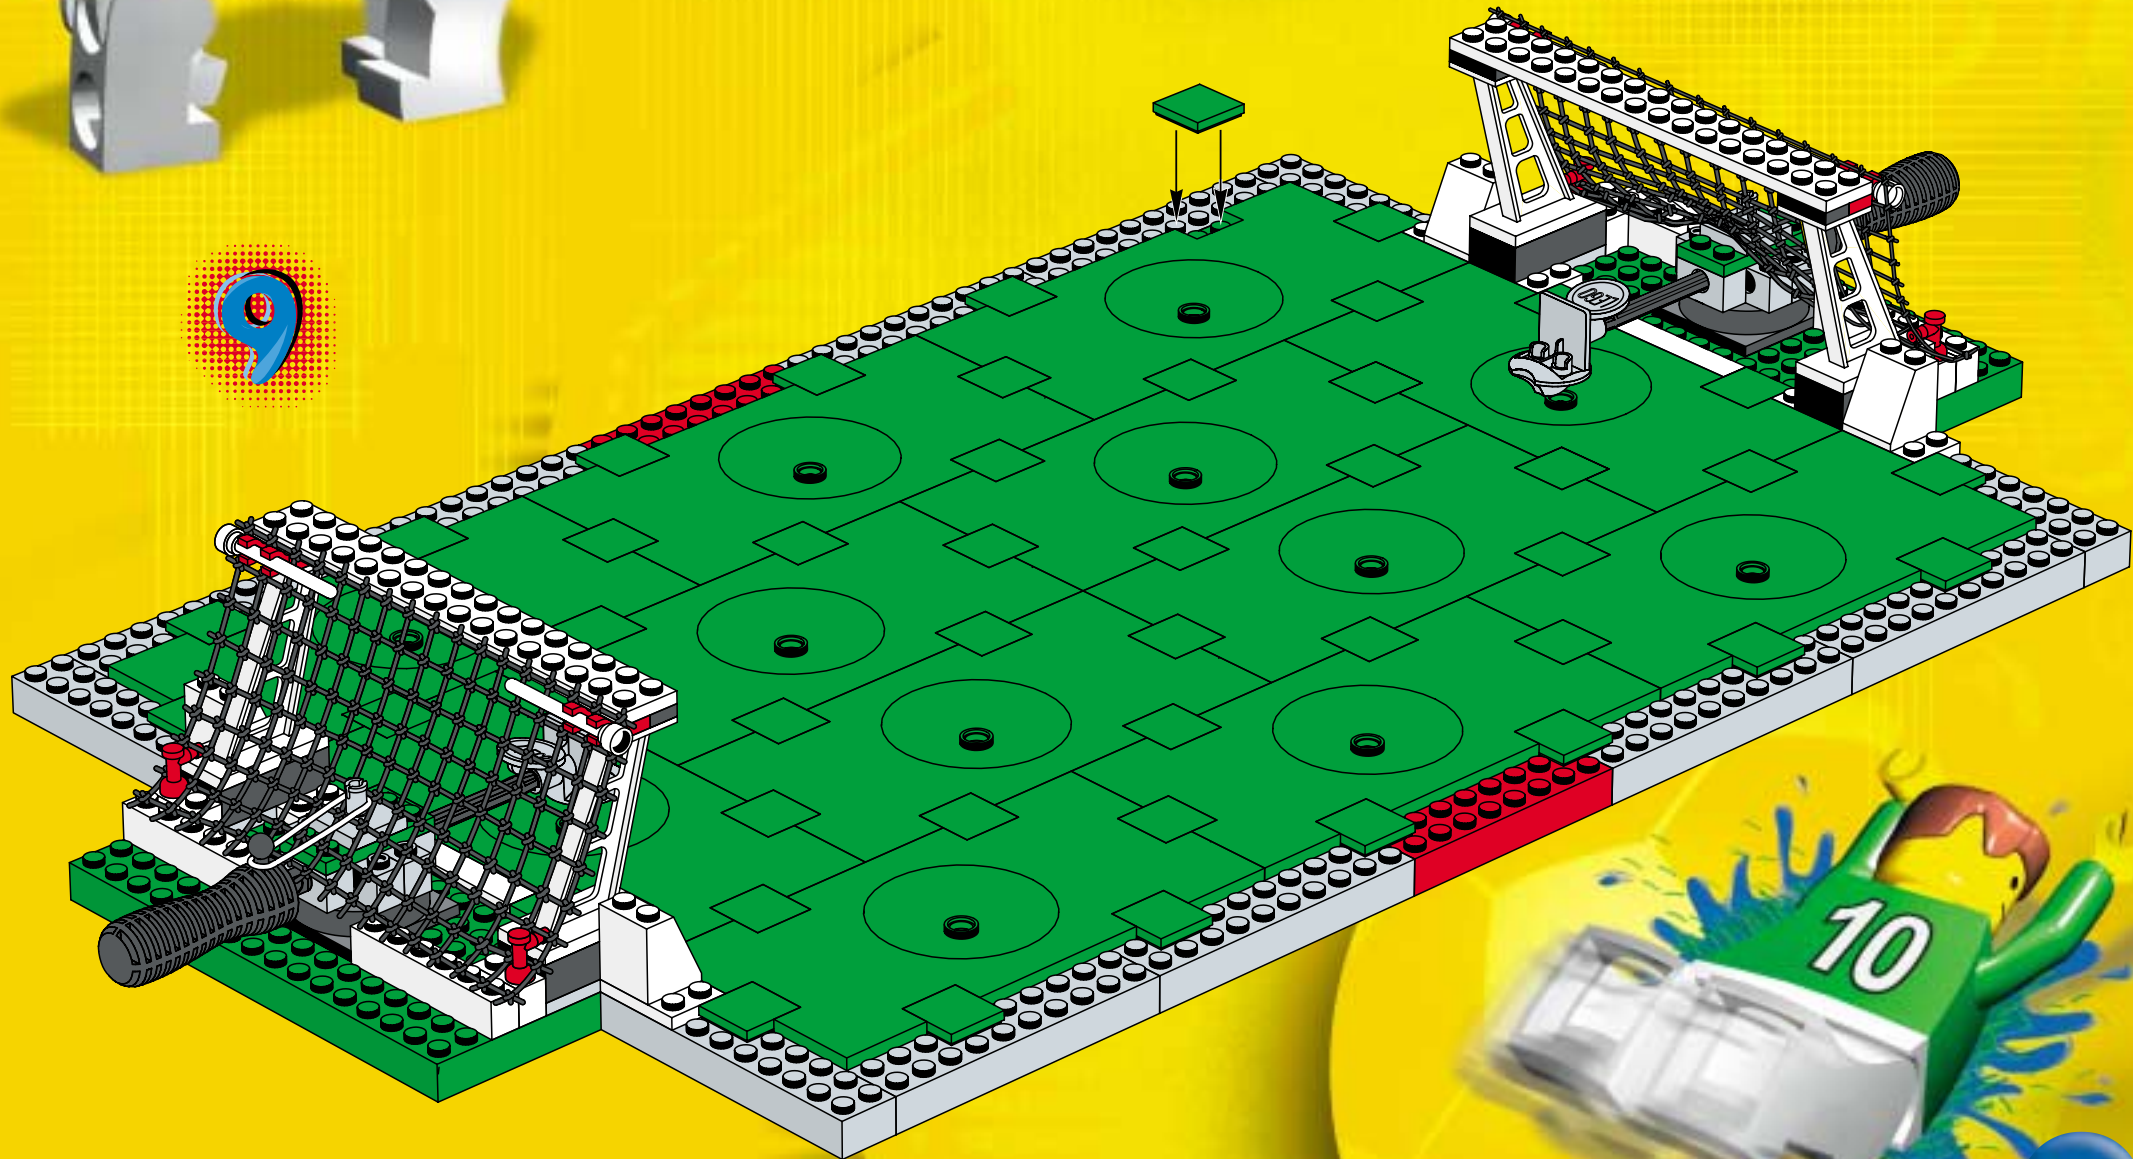

3409

8

9

10

12

2x

10

12

13

LEGGROUP

3402

3408

3403

3402

3403

3403

3403

3409

14063+9410

2400+2400+3410

2406+6006

2404+3410

2406+6006

A vibrant green background featuring various LEGO football minifigures in action. In the top left, a player in a green and white striped jersey holds a beer. In the top center, a player in a red and white striped jersey is shown kicking a ball into a goal. To the right, a player in a red and white striped jersey holds a trophy. In the bottom left, a player in a blue cap and grey jersey holds a soccer ball. In the bottom center, a player in a green and white striped jersey is shown in a dynamic pose. In the bottom right, a player in a red and white striped jersey is shown in a dynamic pose. A large soccer ball is in the center, and another player in a green jersey with the number 10 is on the right. The overall scene is energetic and celebratory.