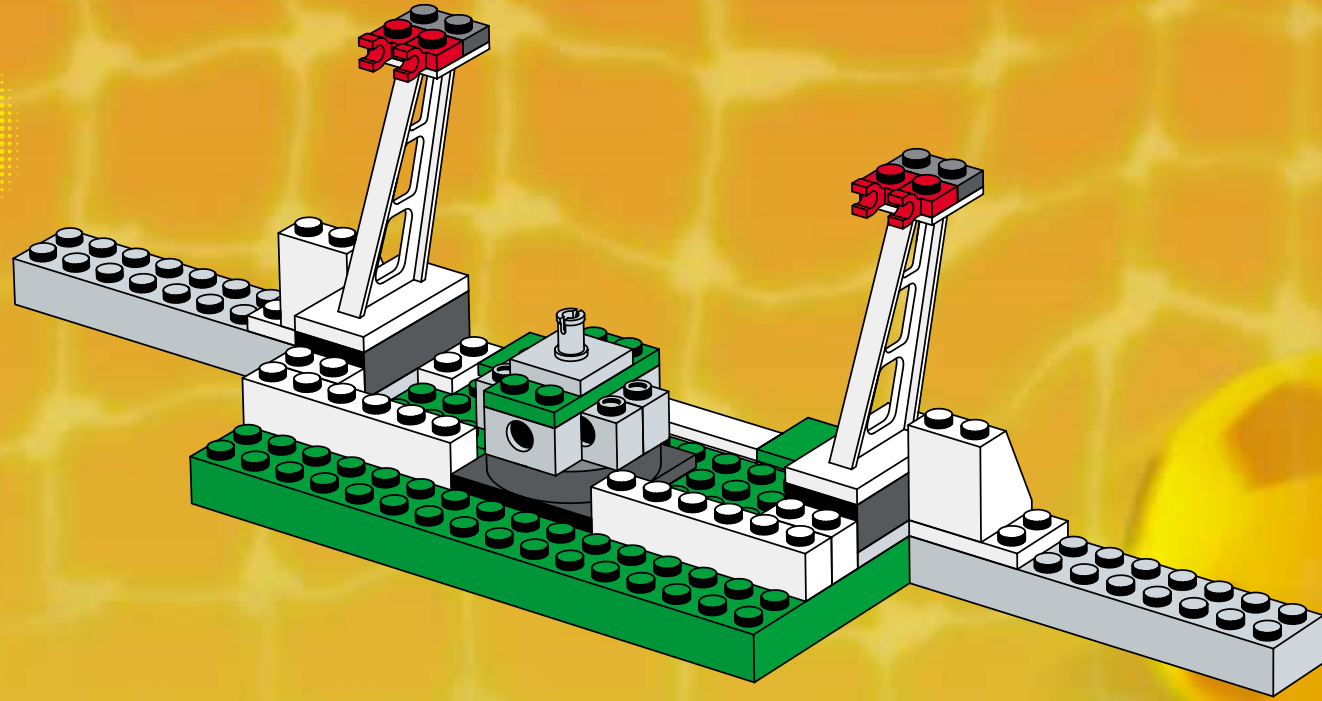

3409

8

9

10

12

2x

10

12

13

LEGGROUP

3402

3408

3403

3402

3403

3403

3403

3409

14063+9410

2400+2400+3410

2406+6006

2404+3410

2406+6006

A vibrant green background featuring various LEGO football minifigures in action. In the top left, a player in a green and white striped jersey holds a beer. In the top center, a player in a red and white striped jersey is shown kicking a ball into a goal. To the right, a player in a red and white striped jersey holds a trophy. In the bottom left, a player in a blue cap and grey jersey holds a soccer ball. In the bottom center, a player in a green and white striped jersey is shown in a dynamic pose. In the bottom right, a player in a red and white striped jersey is shown in a dynamic pose. A large soccer ball is in the center, and another player in a green jersey with the number 10 is on the right. The overall scene is energetic and celebratory.