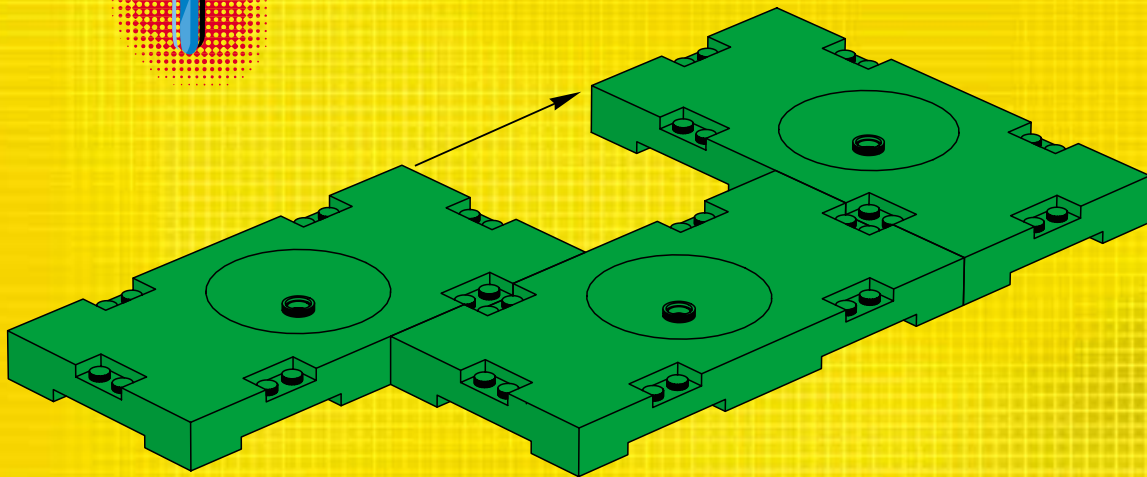

3409

8

9

10

12

2x

10

12

3403

3409

14063+9410

2400+2400+3410

2406+6006

2404+3410

2406+6006

A vibrant green background featuring various LEGO football minifigures in action. In the top left, a player in a green and white striped jersey holds a beer. In the top center, a player in a red and white striped jersey is shown kicking a ball into a goal. To the right, a player in a red and white striped jersey holds a trophy. In the bottom left, a player in a blue cap and grey jersey holds a soccer ball. In the bottom center, a player in a green and white striped jersey is shown in a dynamic pose. In the bottom right, a player in a red and white striped jersey is shown in a dynamic pose. A large soccer ball is in the center, and another player in a green jersey with the number 10 is on the right. The overall scene is energetic and celebratory.