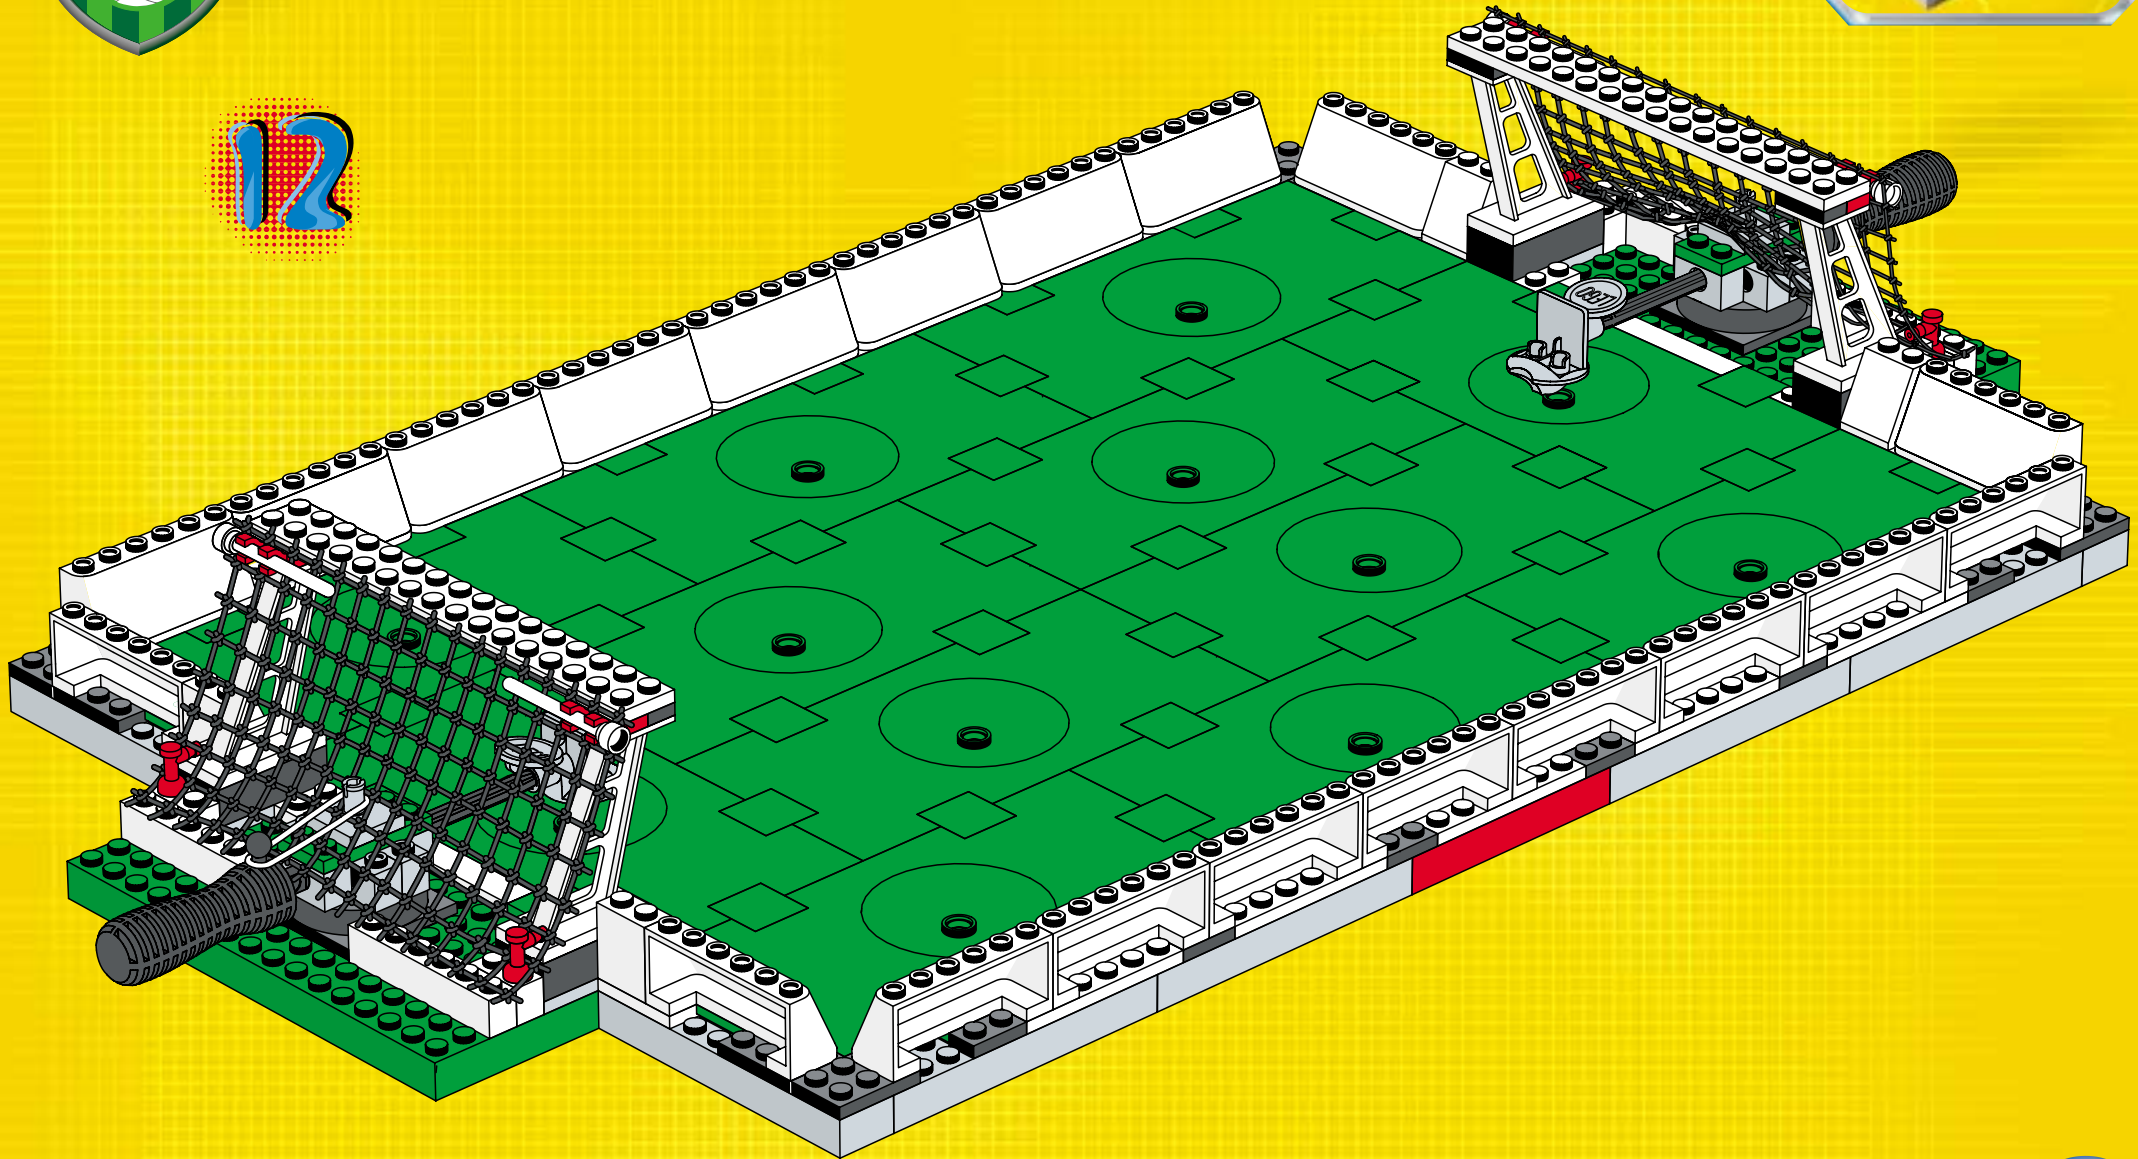

3409

8

9

10

12

2x

10

12

13

LEGGROUP

3402

3408

3403

3402

3403

3403

3403

3409

14063+9410

2400+2400+3410

2406+6006

2404+3410

2406+6006

A vibrant green background featuring various LEGO football minifigures in action. In the top left, a player in a green and white striped jersey holds a beer. In the top center, a player in a red and white striped jersey is shown kicking a ball into a goal. To the right, a player in a red and white striped jersey holds a trophy. In the bottom left, a player in a blue cap and grey jersey holds a soccer ball. In the bottom center, a player in a green and white striped jersey is shown in a dynamic pose. In the bottom right, a player in a red and white striped jersey is shown in a dynamic pose. A large soccer ball is in the center, and another player in a green jersey with the number 10 is on the right. The overall scene is energetic and celebratory.