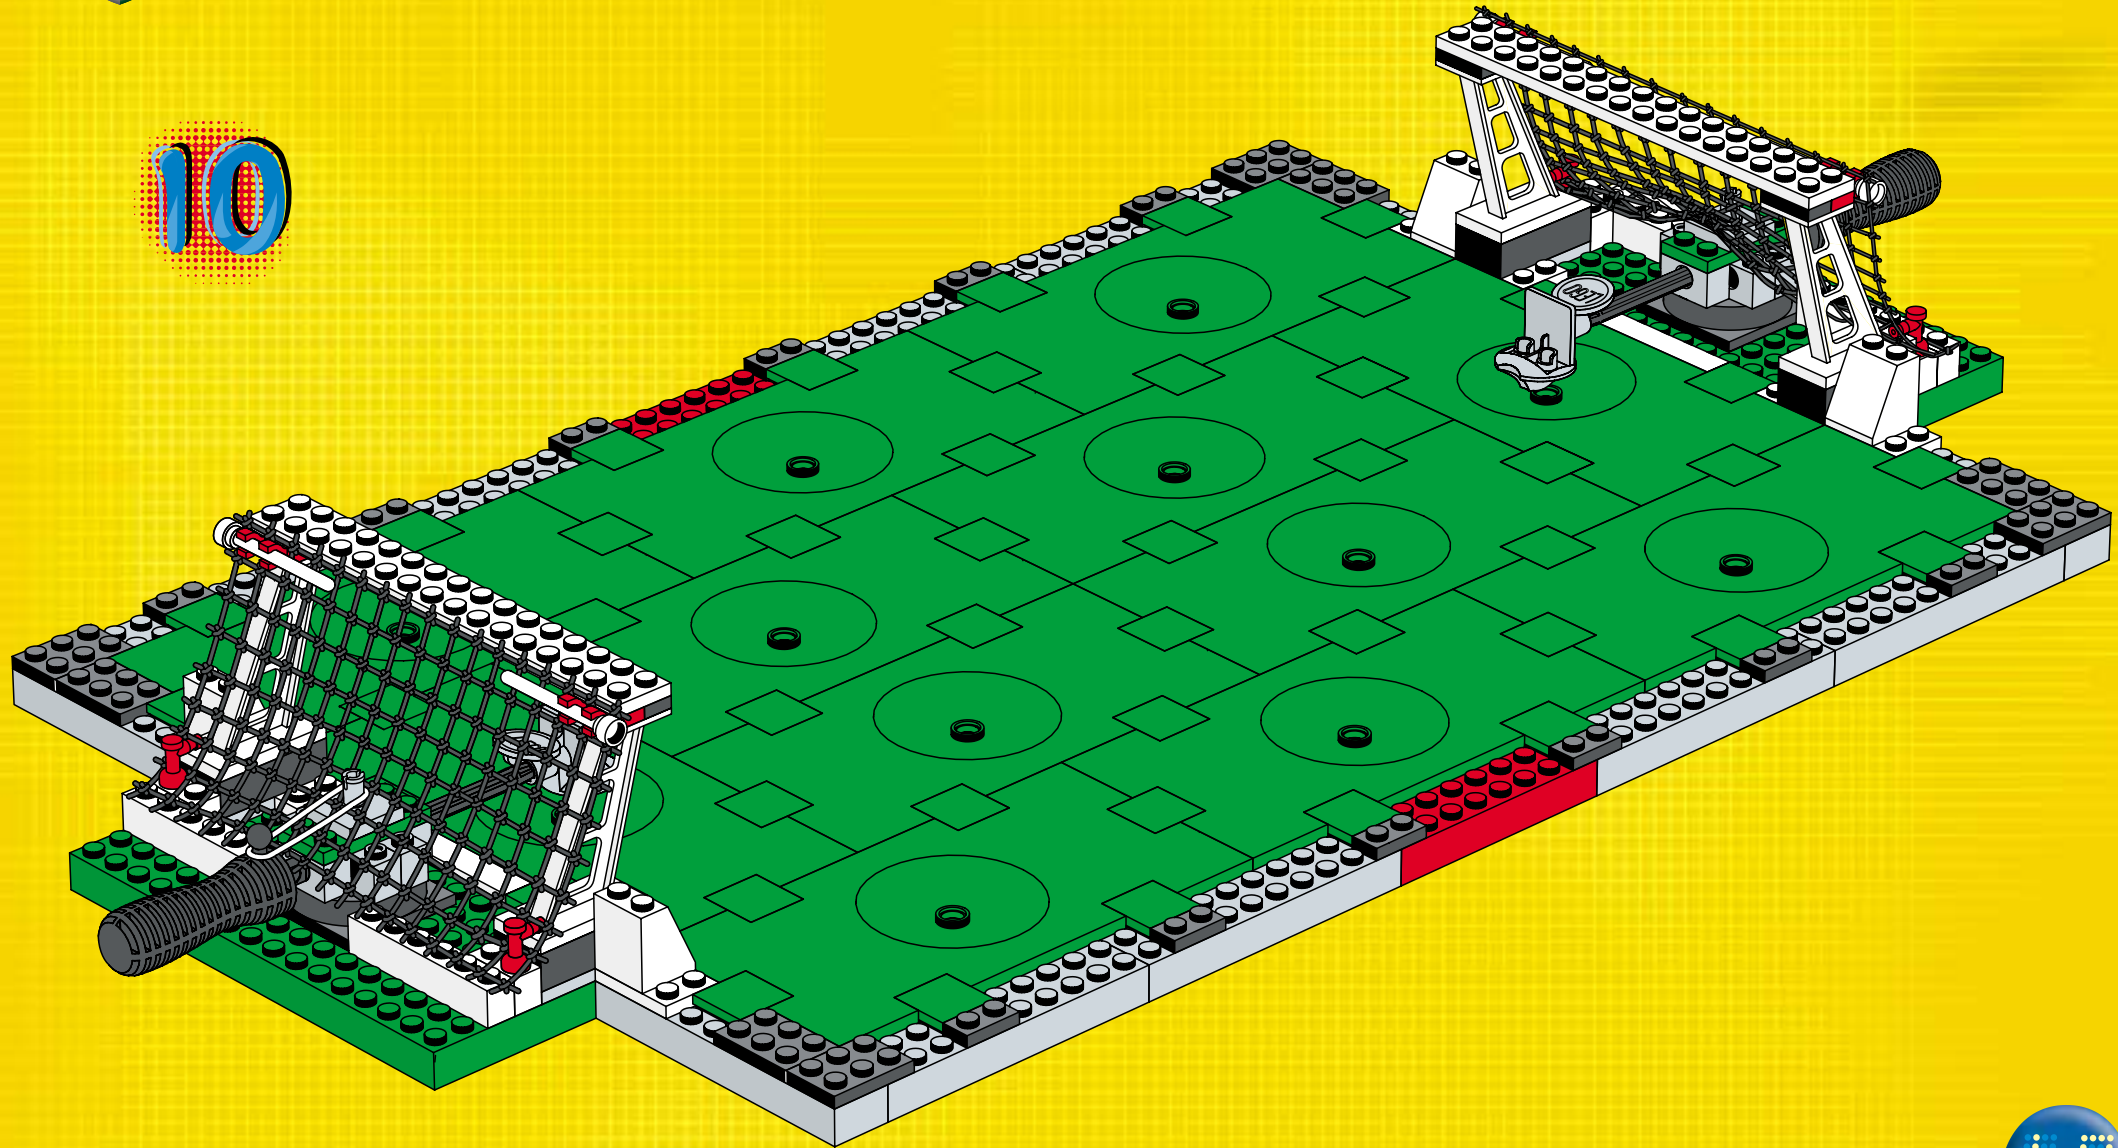

3409

8

9

10

12

2x

10

12

13

LEGGROUP

3402

3408

3403

3402

3403

3403

3403

3409

14063+9410

2400+2400+3410

2406+6006

2404+3410

2406+6006

A vibrant green background featuring various LEGO football minifigures in action. In the top left, a player in a green and white striped jersey holds a beer. In the top center, a player in a red and white striped jersey is shown kicking a ball into a goal. To the right, a player in a red and white striped jersey holds a trophy. In the bottom left, a player in a blue cap and grey jersey holds a soccer ball. In the bottom center, a player in a green and white striped jersey is shown in a dynamic pose. In the bottom right, a player in a red and white striped jersey is shown in a dynamic pose. A large soccer ball is in the center, and another player in a green jersey with the number 10 is on the right. The overall scene is energetic and celebratory.