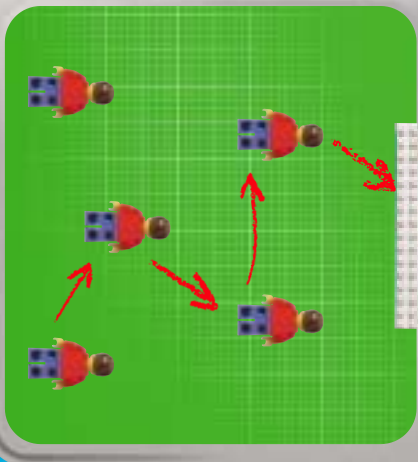

13

LEGGROUP

3402

3408

3403

3402

3403

3403

3403

3409

14063+9410

2400+2400+3410

2406+6006

2404+3410

2406+6006

A vibrant green background featuring various LEGO football minifigures in action. In the top left, a player in a green and white striped jersey holds a beer. In the top center, a player in a red and white striped jersey is shown kicking a ball into a goal. To the right, a player in a red and white striped jersey holds a trophy. In the bottom left, a player in a blue cap and grey jersey holds a soccer ball. In the bottom center, a player in a green and white striped jersey is shown in a dynamic pose. In the bottom right, a player in a red and white striped jersey is shown in a dynamic pose. A large soccer ball is in the center, and another player in a green jersey with the number 10 is on the right. The overall scene is energetic and celebratory.