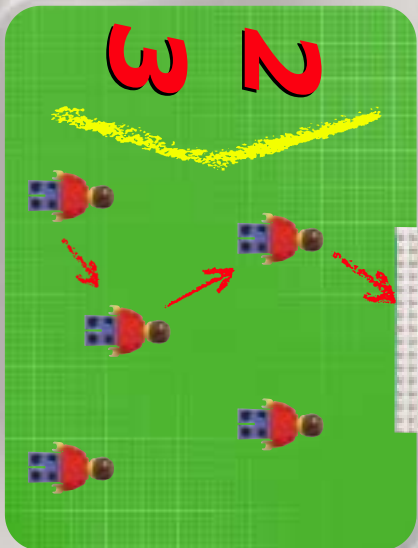

13

LEGGROUP

3402

3408

3403

3402

3403

3403

3403

3409

14063+9410

2400+2400+3410

2406+6006

2404+3410

2406+6006

A vibrant green background featuring various LEGO football minifigures in action. In the top left, a player in a green and white striped jersey holds a beer. In the top center, a player in a red and white striped jersey is shown kicking a ball into a goal. To the right, a player in a red and white striped jersey holds a trophy. In the bottom left, a player in a blue cap and grey jersey holds a soccer ball. In the bottom center, a player in a green and white striped jersey is shown in a dynamic pose. In the bottom right, a player in a red and white striped jersey is shown in a dynamic pose. A large soccer ball is in the center, and another player in a green jersey with the number 10 is on the right. The overall scene is energetic and celebratory.