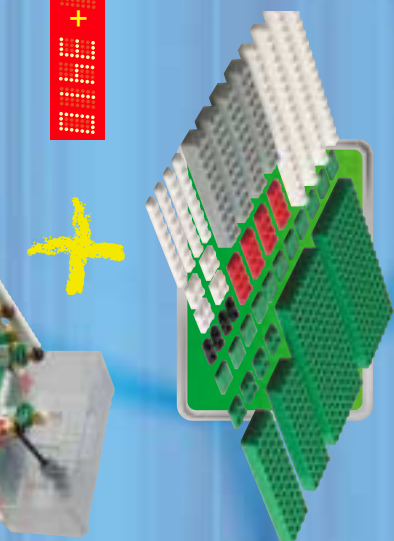

13

LEGGROUP

3402

3408

3403

3402

3403

3403

3403

3409

14063+9410

2400+2400+3410

2406+6006

2404+3410

2406+6006

A vibrant green background featuring various LEGO football minifigures in action. In the top left, a player in a green and white striped jersey holds a beer. In the top center, a player in a red and white striped jersey is shown kicking a ball into a goal. To the right, a player in a red and white striped jersey holds a trophy. In the bottom left, a player in a blue cap and grey jersey holds a soccer ball. In the bottom center, a player in a green and white striped jersey is shown in a dynamic pose. In the bottom right, a player in a red and white striped jersey is shown in a dynamic pose. A large soccer ball is in the center, and another player in a green jersey with the number 10 is on the right. The overall scene is energetic and celebratory.