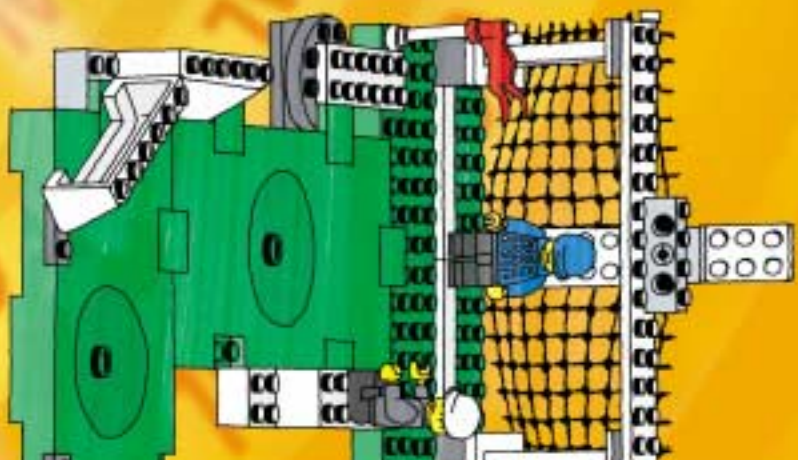

3409

8

9

10

12

2x

10

12

13

LEGGROUP

3402

3408

3403

3402

3403

3403

3403

3409

14063+9410

2400+2400+3410

2406+6006

2404+3410

2406+6006

A vibrant green background featuring various LEGO football minifigures in action. In the top left, a player in a green and white striped jersey holds a beer. In the top center, a player in a red and white striped jersey is shown kicking a ball into a goal. To the right, a player in a red and white striped jersey holds a trophy. In the bottom left, a player in a blue cap and grey jersey holds a soccer ball. In the bottom center, a player in a green and white striped jersey is shown in a dynamic pose. In the bottom right, a player in a red and white striped jersey is shown in a dynamic pose. A large soccer ball is in the center, and another player in a green jersey with the number 10 is on the right. The overall scene is energetic and celebratory.