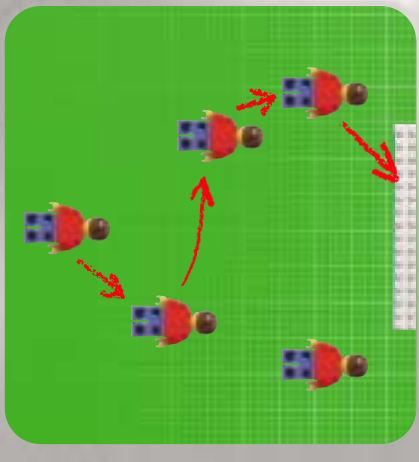

13

LEGGROUP

3402

3408

3403

3402

3403

3403

3403

3409

14063+9410

2400+2400+3410

2406+6006

2404+3410

2406+6006

A vibrant green background featuring various LEGO football minifigures in action. In the top left, a player in a green and white striped jersey holds a beer. In the top center, a player in a red and white striped jersey is shown kicking a ball into a goal. To the right, a player in a red and white striped jersey holds a trophy. In the bottom left, a player in a blue cap and grey jersey holds a soccer ball. In the bottom center, a player in a green and white striped jersey is shown in a dynamic pose. In the bottom right, a player in a red and white striped jersey is shown in a dynamic pose. A large soccer ball is in the center, and another player in a green jersey with the number 10 is on the right. The overall scene is energetic and celebratory.