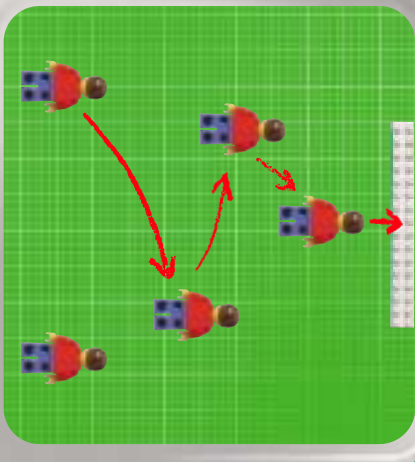

13

LEGGROUP

3402

3408

3403

3402

3403

3403

3403

3409

14063+9410

2400+2400+3410

2406+6006

2404+3410

2406+6006

A vibrant green background featuring various LEGO football minifigures in action. In the top left, a player in a green and white striped jersey holds a beer. In the top center, a player in a red and white striped jersey is shown kicking a ball into a goal. To the right, a player in a red and white striped jersey holds a trophy. In the bottom left, a player in a blue cap and grey jersey holds a soccer ball. In the bottom center, a player in a green and white striped jersey is shown in a dynamic pose. In the bottom right, a player in a red and white striped jersey is shown in a dynamic pose. A large soccer ball is in the center, and another player in a green jersey with the number 10 is on the right. The overall scene is energetic and celebratory.