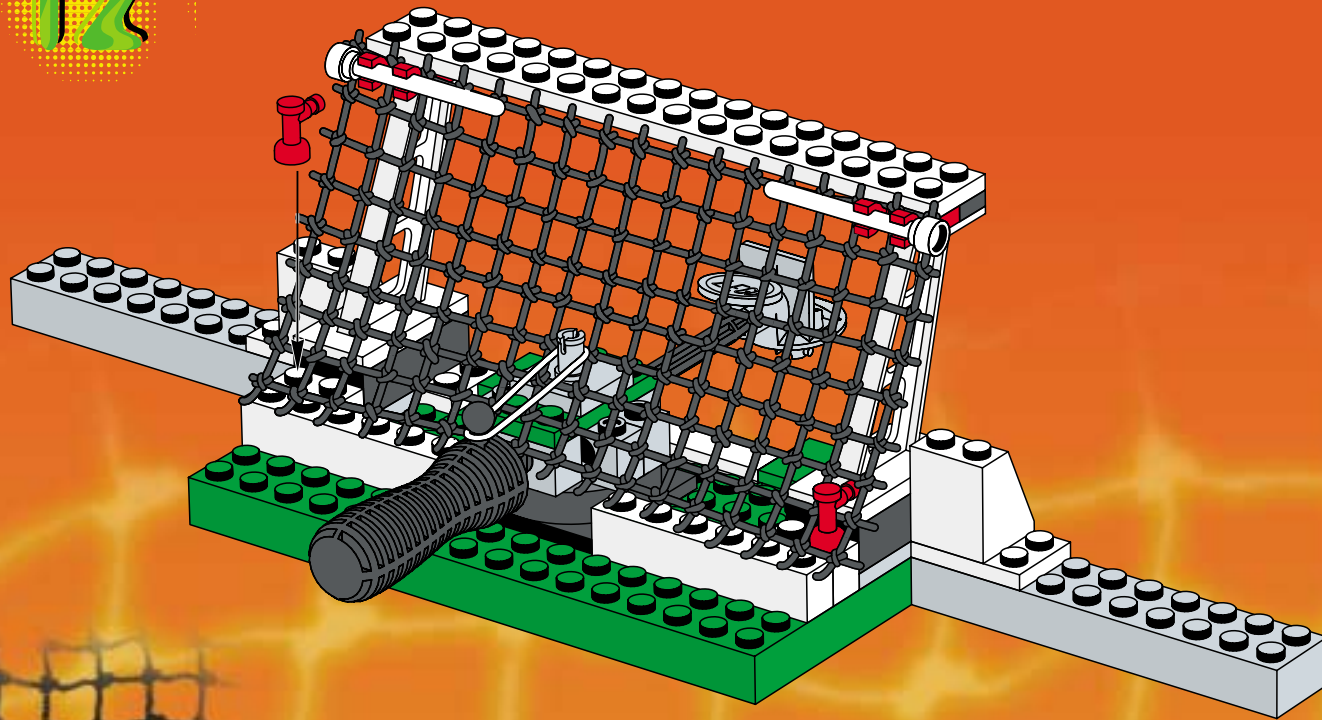

3409

8

9

10

12

2x

10

12

13

LEGGROUP

3402

3408

3403

3402

3403

3403

3403

3409

14063+9410

2400+2400+3410

2406+6006

2404+3410

2406+6006

A vibrant green background featuring various LEGO football minifigures in action. In the top left, a player in a green and white striped jersey holds a beer. In the top center, a player in a red and white striped jersey is shown kicking a ball into a goal. To the right, a player in a red and white striped jersey holds a trophy. In the bottom left, a player in a blue cap and grey jersey holds a soccer ball. In the bottom center, a player in a green and white striped jersey is shown in a dynamic pose. In the bottom right, a player in a red and white striped jersey is shown in a dynamic pose. A large soccer ball is in the center, and another player in a green jersey with the number 10 is on the right. The overall scene is energetic and celebratory.