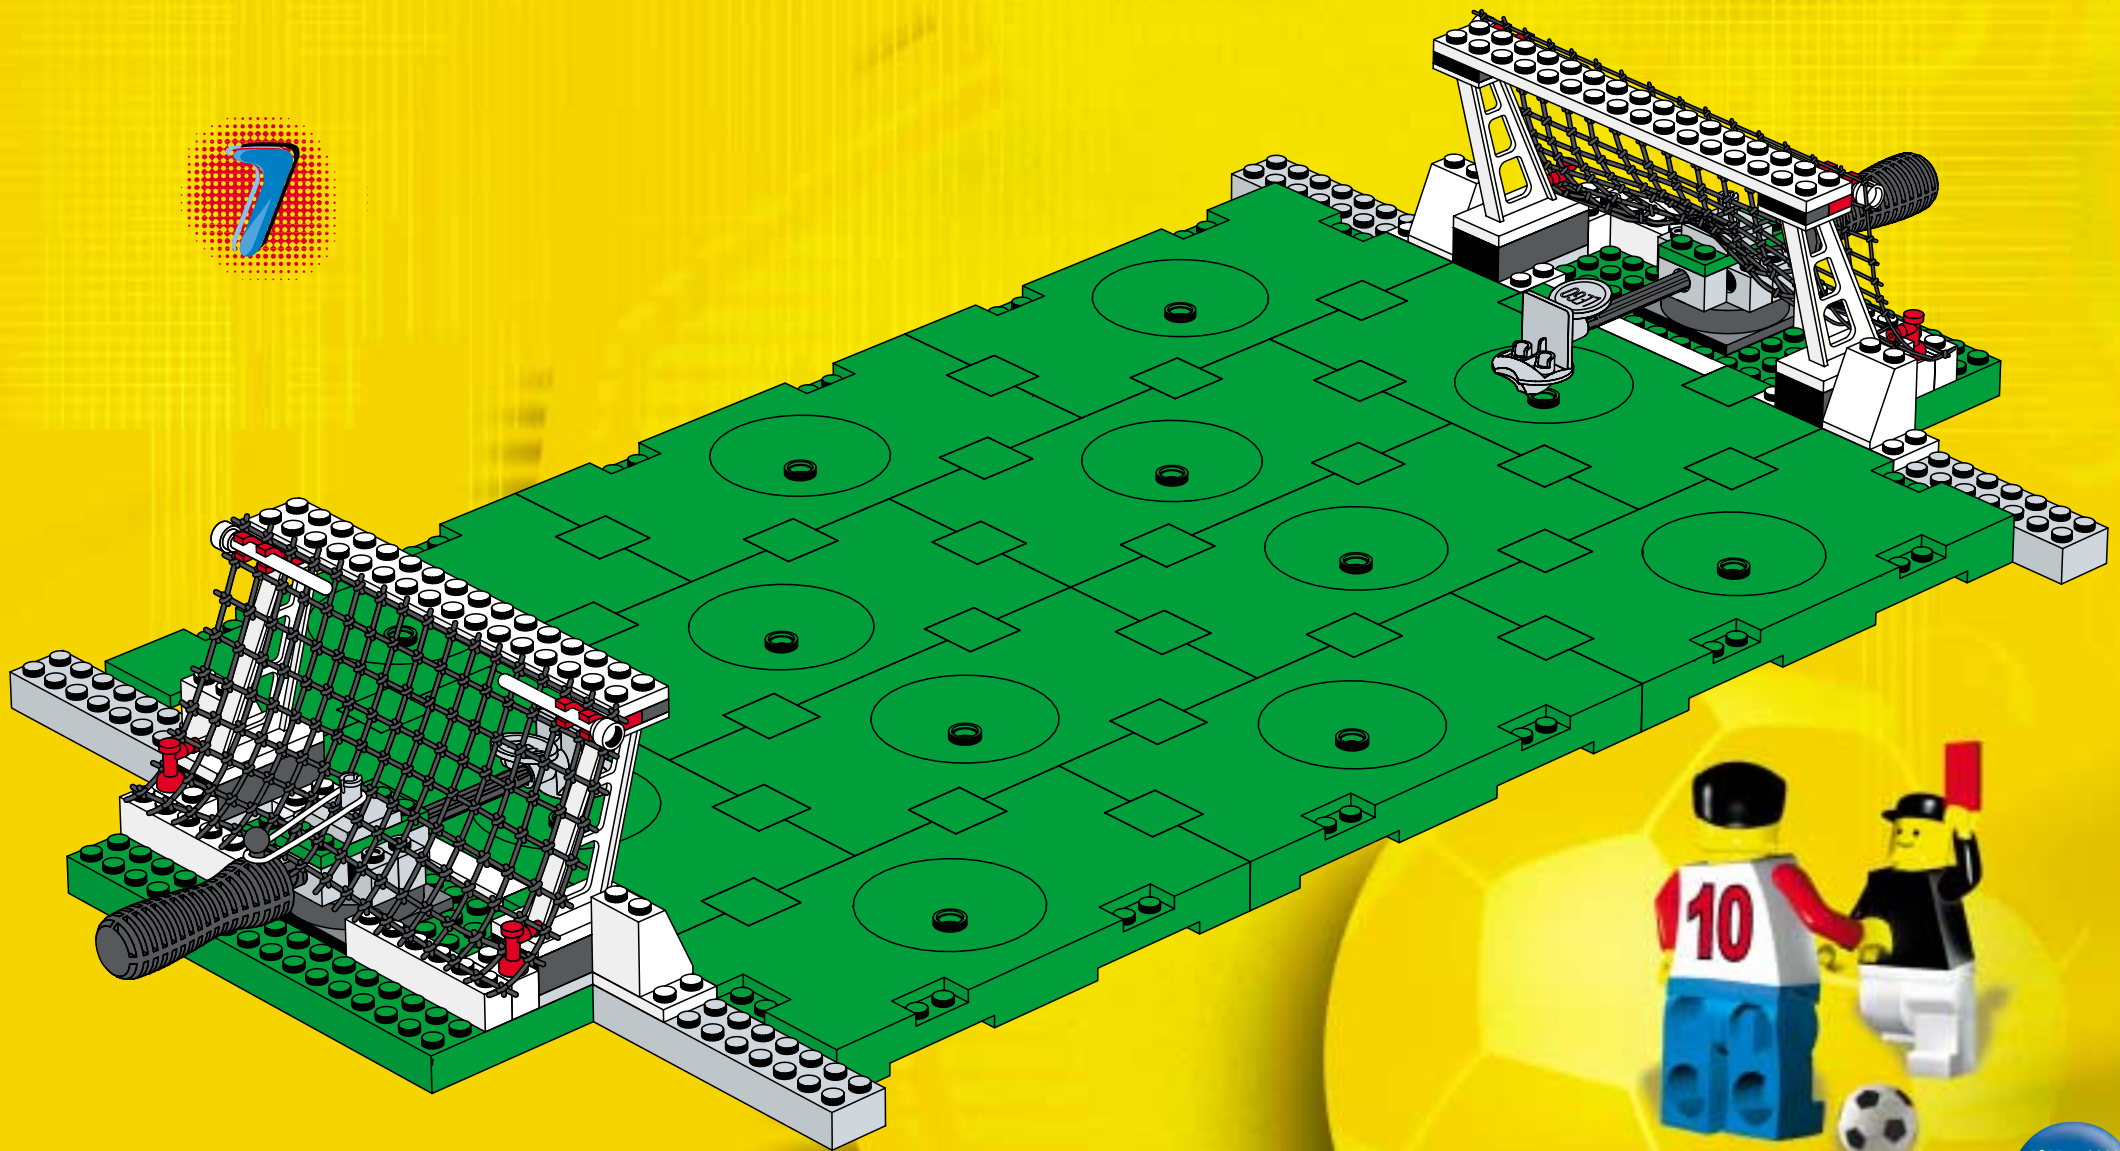

3409

8

9

10

12

2x

10

12

13

LEGGROUP

3402

3408

3403

3402

3403

3403

3403

3409

14063+9410

2400+2400+3410

2406+6006

2404+3410

2406+6006

A vibrant green background featuring various LEGO football minifigures in action. In the top left, a player in a green and white striped jersey holds a beer. In the top center, a player in a red and white striped jersey is shown kicking a ball into a goal. To the right, a player in a red and white striped jersey holds a trophy. In the bottom left, a player in a blue cap and grey jersey holds a soccer ball. In the bottom center, a player in a green and white striped jersey is shown in a dynamic pose. In the bottom right, a player in a red and white striped jersey is shown in a dynamic pose. A large soccer ball is in the center, and another player in a green jersey with the number 10 is on the right. The overall scene is energetic and celebratory.