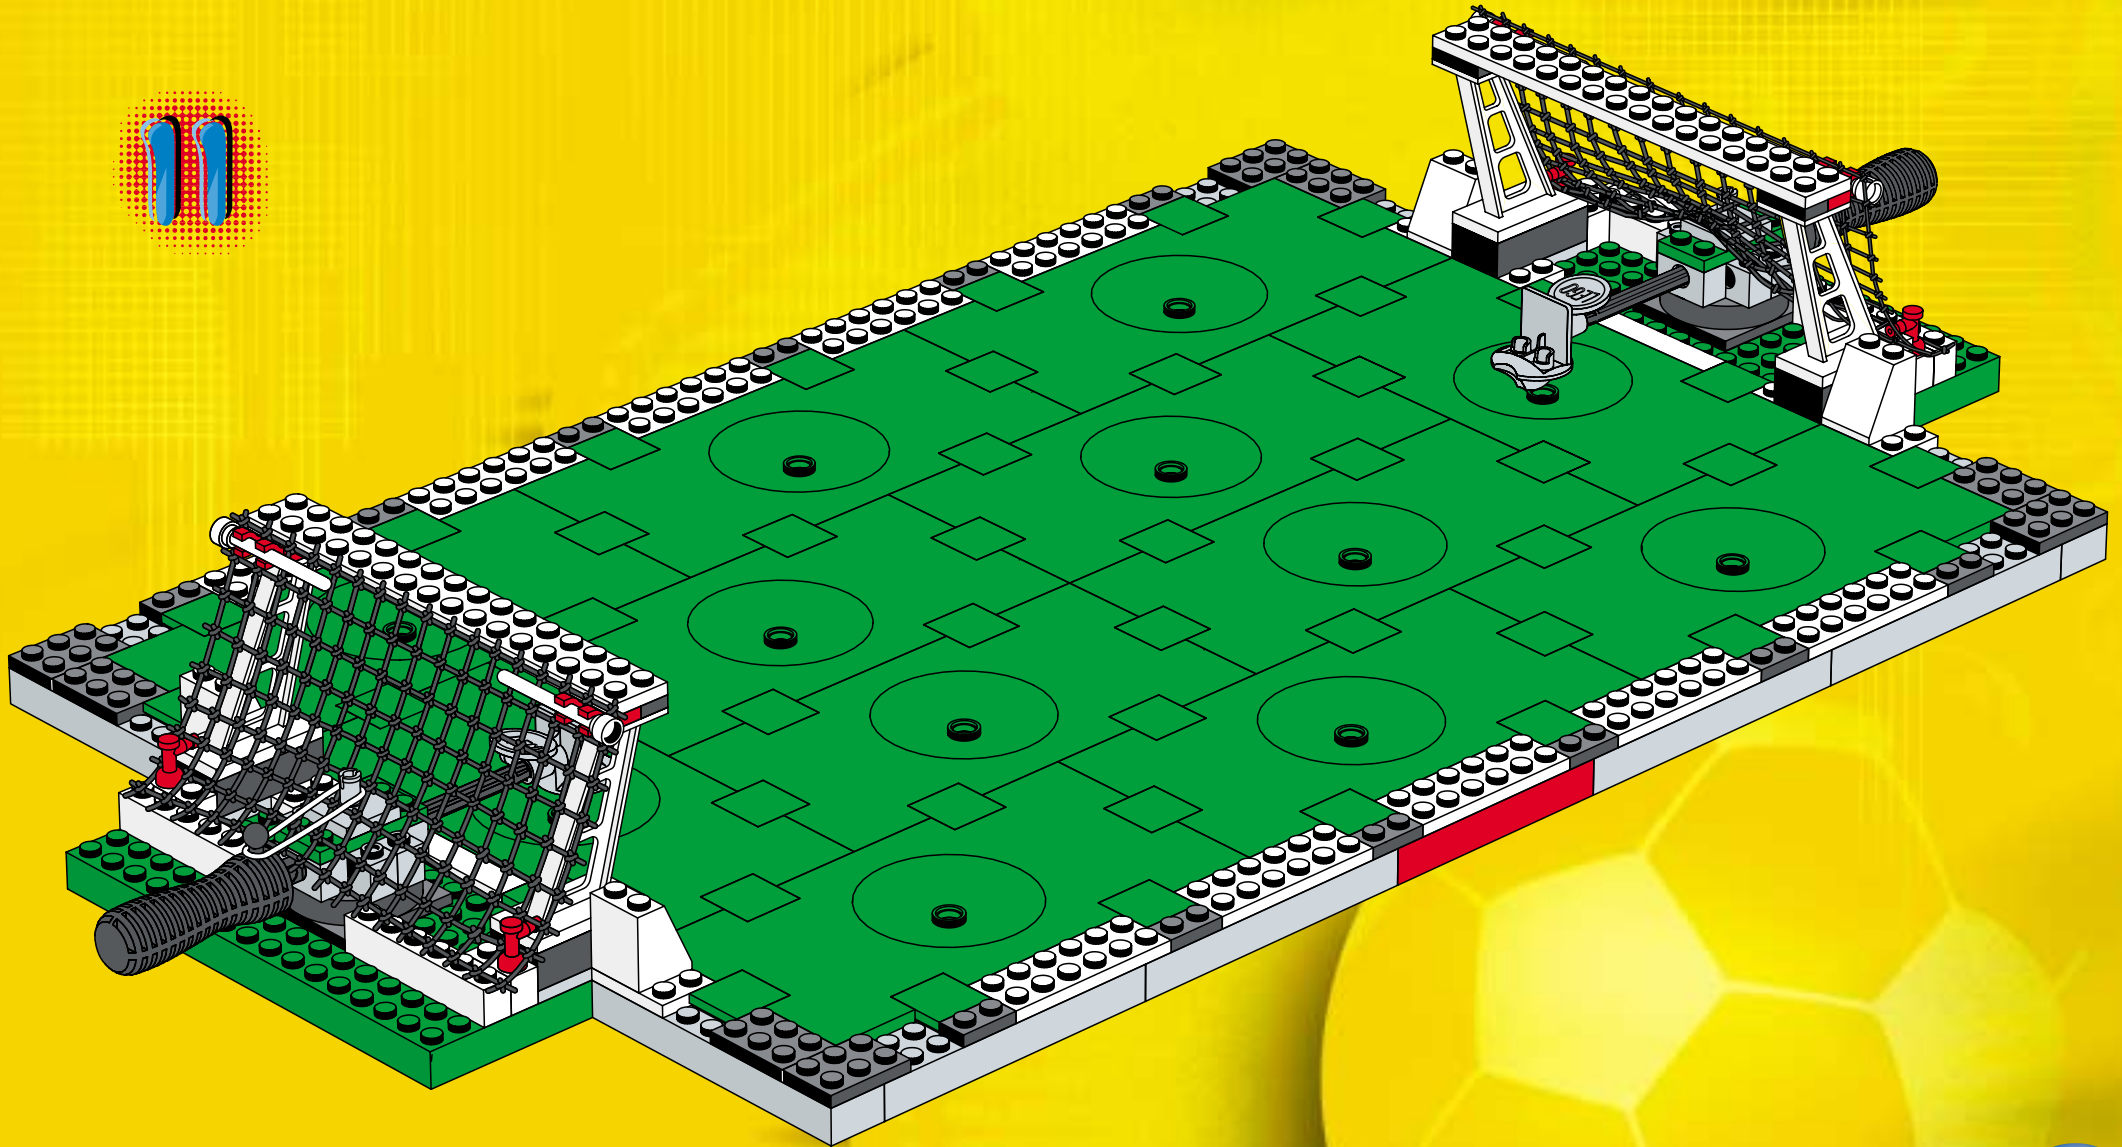

3409

8

9

10

12

2x

10

12

13

LEGGROUP

3402

3408

3403

3402

3403

3403

3403

3409

14063+9410

2400+2400+3410

2406+6006

2404+3410

2406+6006

A vibrant green background featuring various LEGO football minifigures in action. In the top left, a player in a green and white striped jersey holds a beer. In the top center, a player in a red and white striped jersey is shown kicking a ball into a goal. To the right, a player in a red and white striped jersey holds a trophy. In the bottom left, a player in a blue cap and grey jersey holds a soccer ball. In the bottom center, a player in a green and white striped jersey is shown in a dynamic pose. In the bottom right, a player in a red and white striped jersey is shown in a dynamic pose. A large soccer ball is in the center, and another player in a green jersey with the number 10 is on the right. The overall scene is energetic and celebratory.