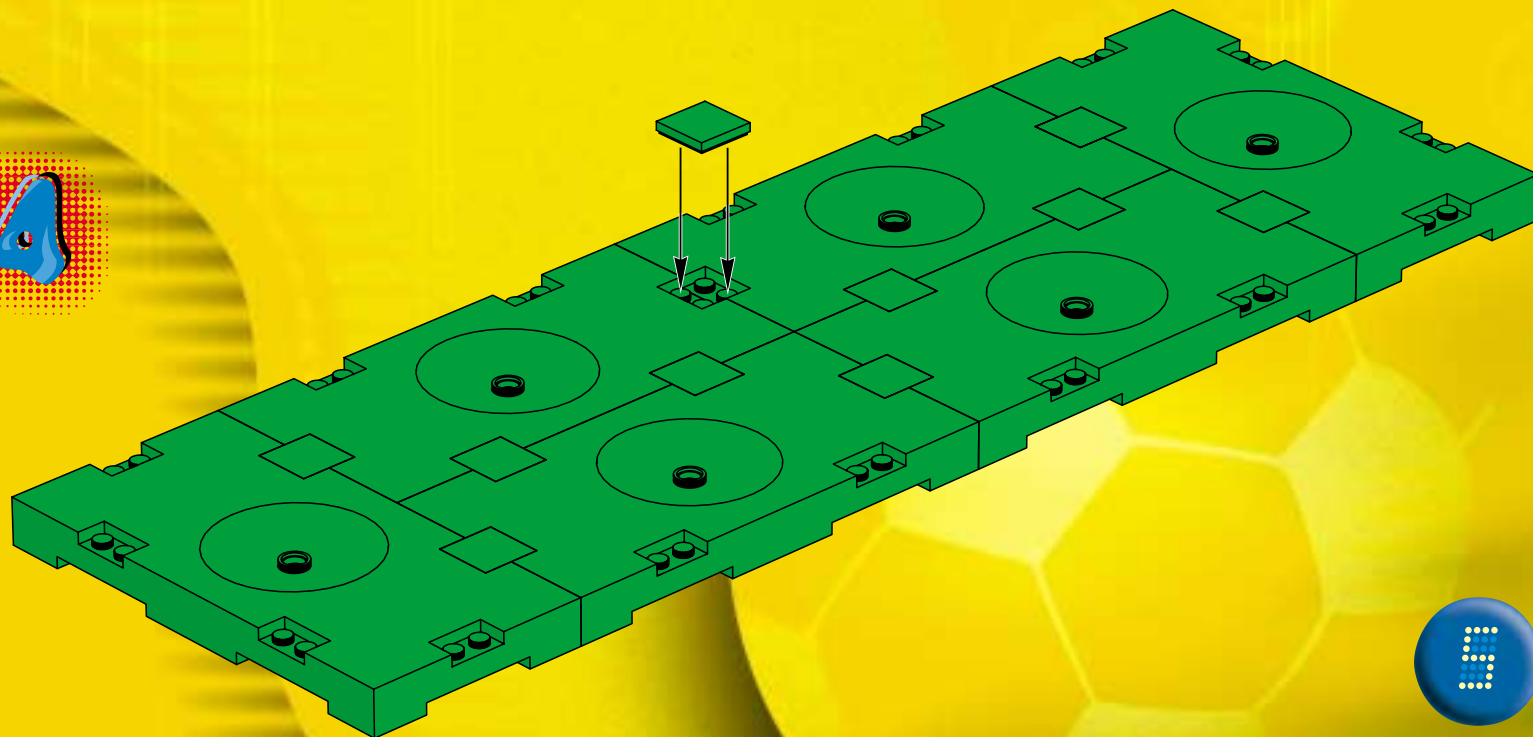

3409

8

9

10

12

2x

10

12

13

LEGGROUP

3402

3408

3403

3402

3403

3403

3403

3409

14063+9410

2400+2400+3410

2406+6006

2404+3410

2406+6006

A vibrant green background featuring various LEGO football minifigures in action. In the top left, a player in a green and white striped jersey holds a beer. In the top center, a player in a red and white striped jersey is shown kicking a ball into a goal. To the right, a player in a red and white striped jersey holds a trophy. In the bottom left, a player in a blue cap and grey jersey holds a soccer ball. In the bottom center, a player in a green and white striped jersey is shown in a dynamic pose. In the bottom right, a player in a red and white striped jersey is shown in a dynamic pose. A large soccer ball is in the center, and another player in a green jersey with the number 10 is on the right. The overall scene is energetic and celebratory.