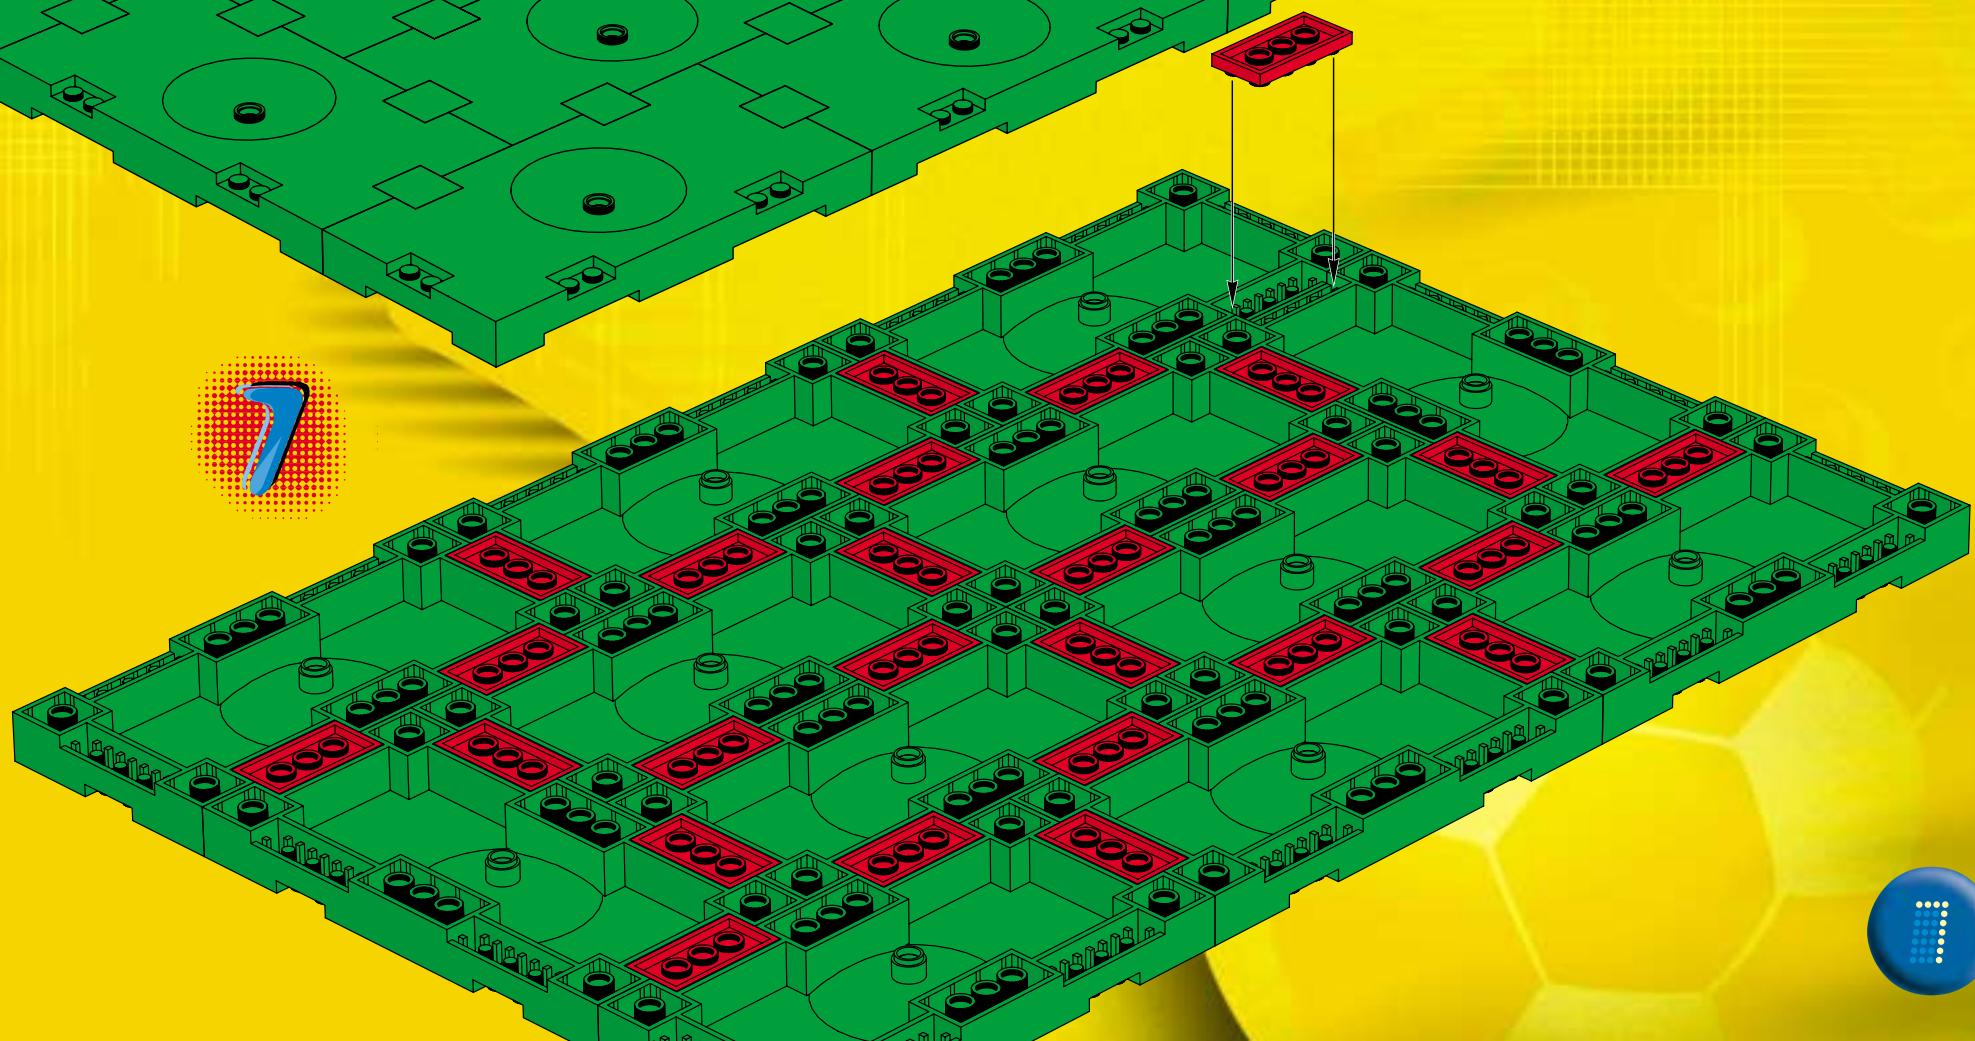

3409

8

9

10

12

2x

10

12

13

LEGGROUP

3402

3408

3403

3402

3403

3403

3403

3409

14063+9410

2400+2400+3410

2406+6006

2404+3410

2406+6006

A vibrant green background featuring various LEGO football minifigures in action. In the top left, a player in a green and white striped jersey holds a beer. In the top center, a player in a red and white striped jersey is shown kicking a ball into a goal. To the right, a player in a red and white striped jersey holds a trophy. In the bottom left, a player in a blue cap and grey jersey holds a soccer ball. In the bottom center, a player in a green and white striped jersey is shown in a dynamic pose. In the bottom right, a player in a red and white striped jersey is shown in a dynamic pose. A large soccer ball is in the center, and another player in a green jersey with the number 10 is on the right. The overall scene is energetic and celebratory.