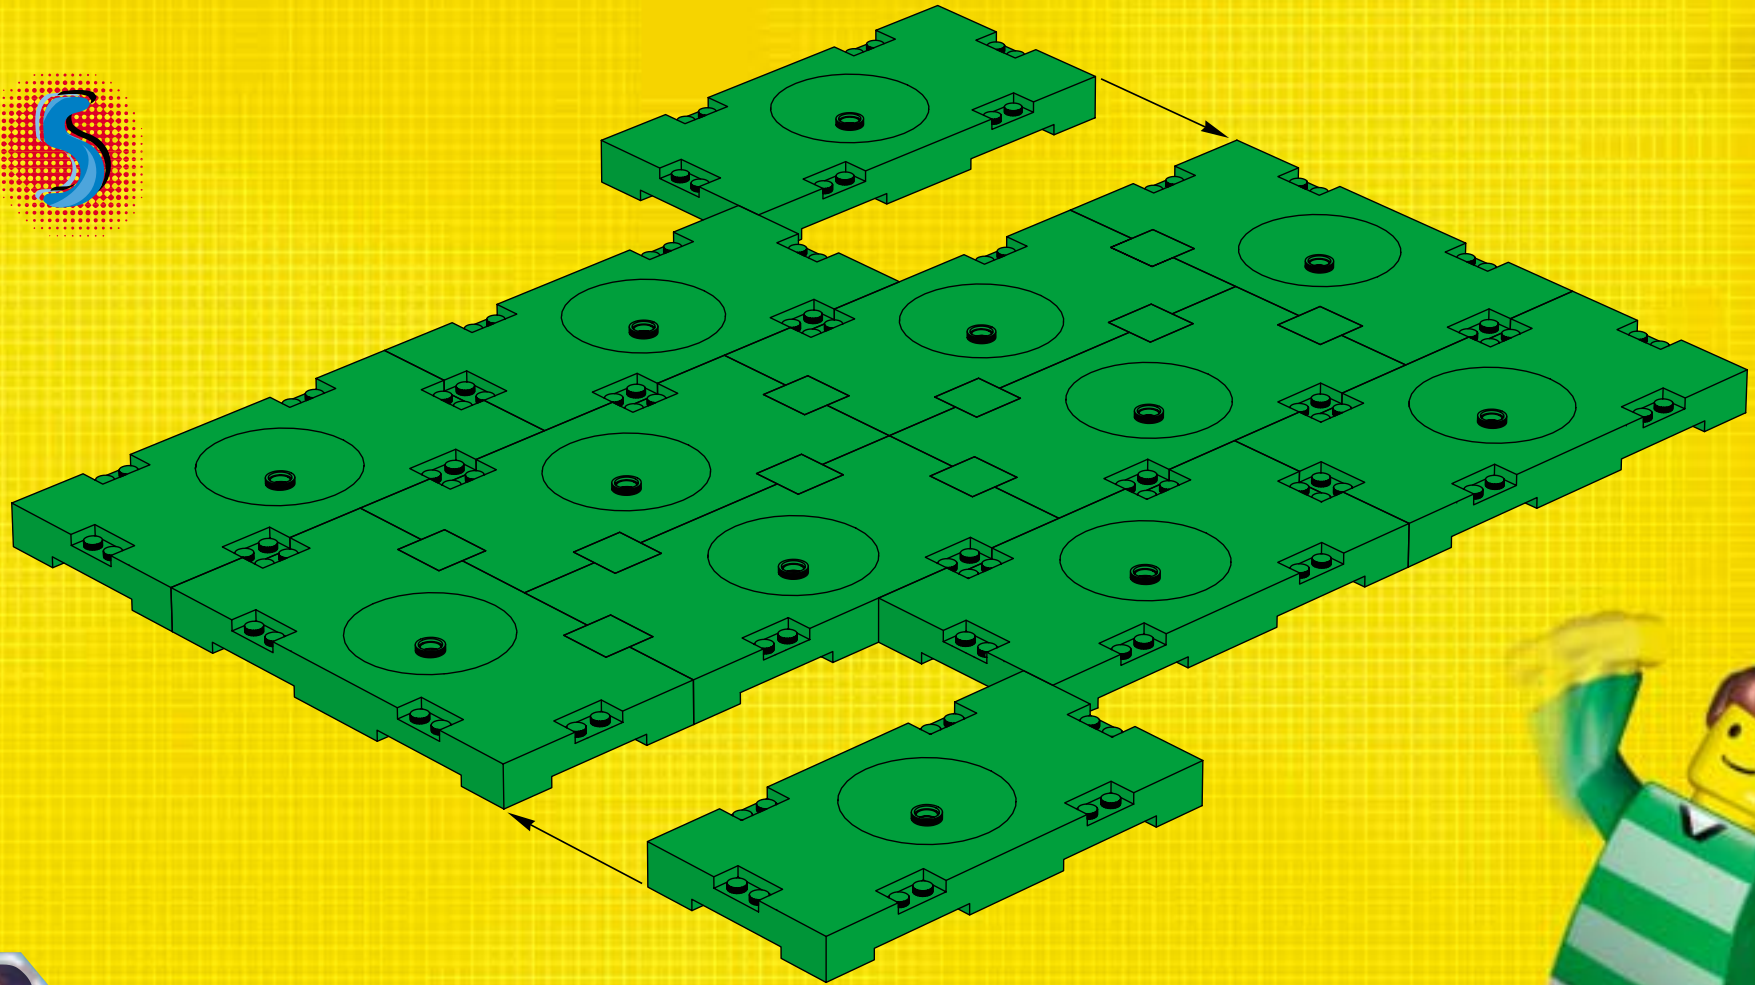

3409

8

9

10

12

2x

10

12

13

LEGGROUP

3402

3408

3403

3402

3403

3403

3403

3409

14063+9410

2400+2400+3410

2406+6006

2404+3410

2406+6006

A vibrant green background featuring various LEGO football minifigures in action. In the top left, a player in a green and white striped jersey holds a beer. In the top center, a player in a red and white striped jersey is shown kicking a ball into a goal. To the right, a player in a red and white striped jersey holds a trophy. In the bottom left, a player in a blue cap and grey jersey holds a soccer ball. In the bottom center, a player in a green and white striped jersey is shown in a dynamic pose. In the bottom right, a player in a red and white striped jersey is shown in a dynamic pose. A large soccer ball is in the center, and another player in a green jersey with the number 10 is on the right. The overall scene is energetic and celebratory.