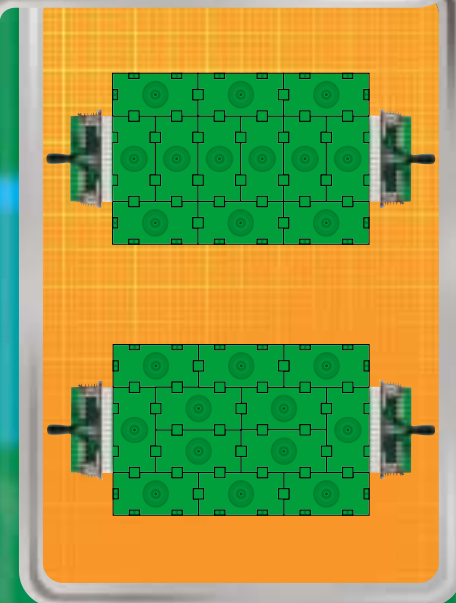

3409

8

9

10

12

2x

10

12

13

LEGGROUP

3402

3408

3403

3402

3403

3403

3403

3409

14063+9410

2400+2400+3410

2406+6006

2404+3410

2406+6006

A vibrant green background featuring various LEGO football minifigures in action. In the top left, a player in a green and white striped jersey holds a beer. In the top center, a player in a red and white striped jersey is shown kicking a ball into a goal. To the right, a player in a red and white striped jersey holds a trophy. In the bottom left, a player in a blue cap and grey jersey holds a soccer ball. In the bottom center, a player in a green and white striped jersey is shown in a dynamic pose. In the bottom right, a player in a red and white striped jersey is shown in a dynamic pose. A large soccer ball is in the center, and another player in a green jersey with the number 10 is on the right. The overall scene is energetic and celebratory.