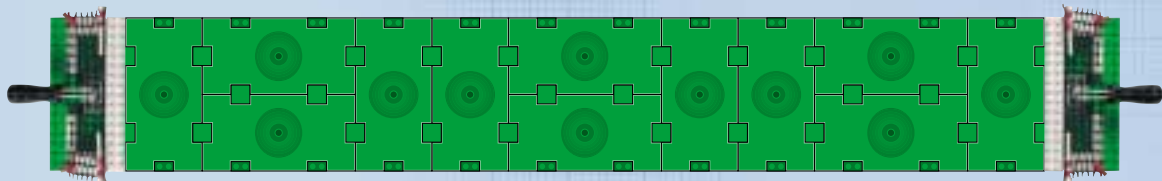

3409

8

9

10

12

2x

10

12

13

LEGGROUP

3402

3408

3403

3402

3403

3403

3403

3409

14063+9410

2400+2400+3410

2406+6006

2404+3410

2406+6006

A vibrant green background featuring various LEGO football minifigures in action. In the top left, a player in a green and white striped jersey holds a beer. In the top center, a player in a red and white striped jersey is shown kicking a ball into a goal. To the right, a player in a red and white striped jersey holds a trophy. In the bottom left, a player in a blue cap and grey jersey holds a soccer ball. In the bottom center, a player in a green and white striped jersey is shown in a dynamic pose. In the bottom right, a player in a red and white striped jersey is shown in a dynamic pose. A large soccer ball is in the center, and another player in a green jersey with the number 10 is on the right. The overall scene is energetic and celebratory.