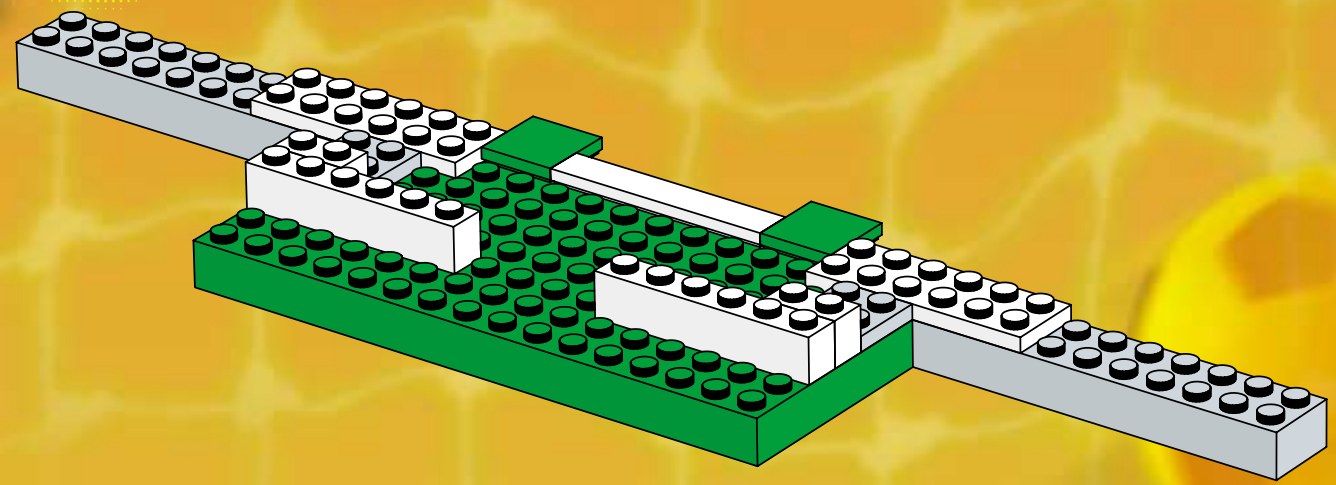

3409

8

9

10

12

2x

10

12

3403

3409

14063+9410

2400+2400+3410

2406+6006

2404+3410

2406+6006

A vibrant green background featuring various LEGO football minifigures in action. In the top left, a player in a green and white striped jersey holds a beer. In the top center, a player in a red and white striped jersey is shown kicking a ball into a goal. To the right, a player in a red and white striped jersey holds a trophy. In the bottom left, a player in a blue cap and grey jersey holds a soccer ball. In the bottom center, a player in a green and white striped jersey is shown in a dynamic pose. In the bottom right, a player in a red and white striped jersey is shown in a dynamic pose. A large soccer ball is in the center, and another player in a green jersey with the number 10 is on the right. The overall scene is energetic and celebratory.