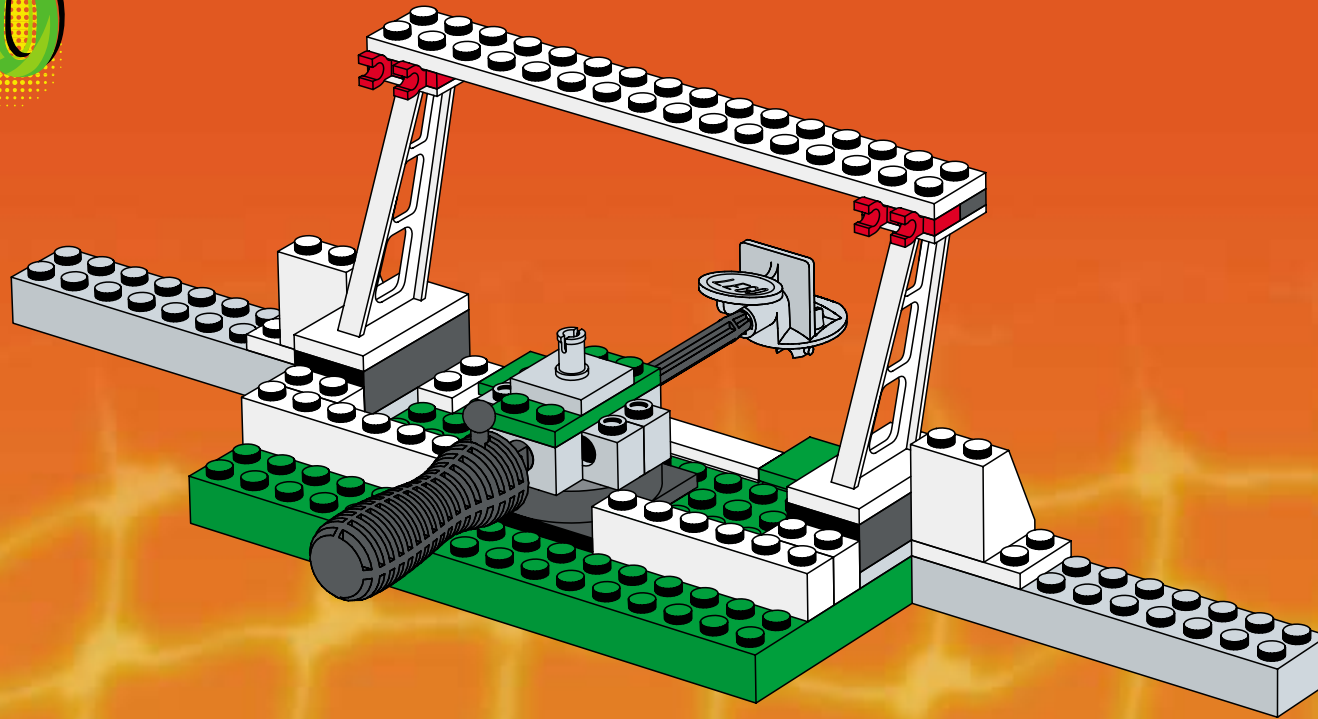

3409

8

9

10

12

2x

10

12

13

LEGGROUP

3402

3408

3403

3402

3403

3403

3403

3409

14063+9410

2400+2400+3410

2406+6006

2404+3410

2406+6006

A vibrant green background featuring various LEGO football minifigures in action. In the top left, a player in a green and white striped jersey holds a beer. In the top center, a player in a red and white striped jersey is shown kicking a ball into a goal. To the right, a player in a red and white striped jersey holds a trophy. In the bottom left, a player in a blue cap and grey jersey holds a soccer ball. In the bottom center, a player in a green and white striped jersey is shown in a dynamic pose. In the bottom right, a player in a red and white striped jersey is shown in a dynamic pose. A large soccer ball is in the center, and another player in a green jersey with the number 10 is on the right. The overall scene is energetic and celebratory.