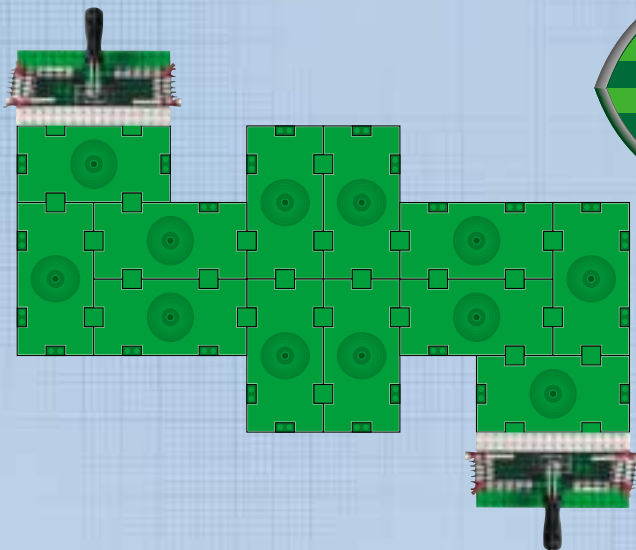

3409

8

9

10

12

2x

10

12

13

LEGGROUP

3402

3408

3403

3402

3403

3403

3403

3409

14063+9410

2400+2400+3410

2406+6006

2404+3410

2406+6006

A vibrant green background featuring various LEGO football minifigures in action. In the top left, a player in a green and white striped jersey holds a beer. In the top center, a player in a red and white striped jersey is shown kicking a ball into a goal. To the right, a player in a red and white striped jersey holds a trophy. In the bottom left, a player in a blue cap and grey jersey holds a soccer ball. In the bottom center, a player in a green and white striped jersey is shown in a dynamic pose. In the bottom right, a player in a red and white striped jersey is shown in a dynamic pose. A large soccer ball is in the center, and another player in a green jersey with the number 10 is on the right. The overall scene is energetic and celebratory.