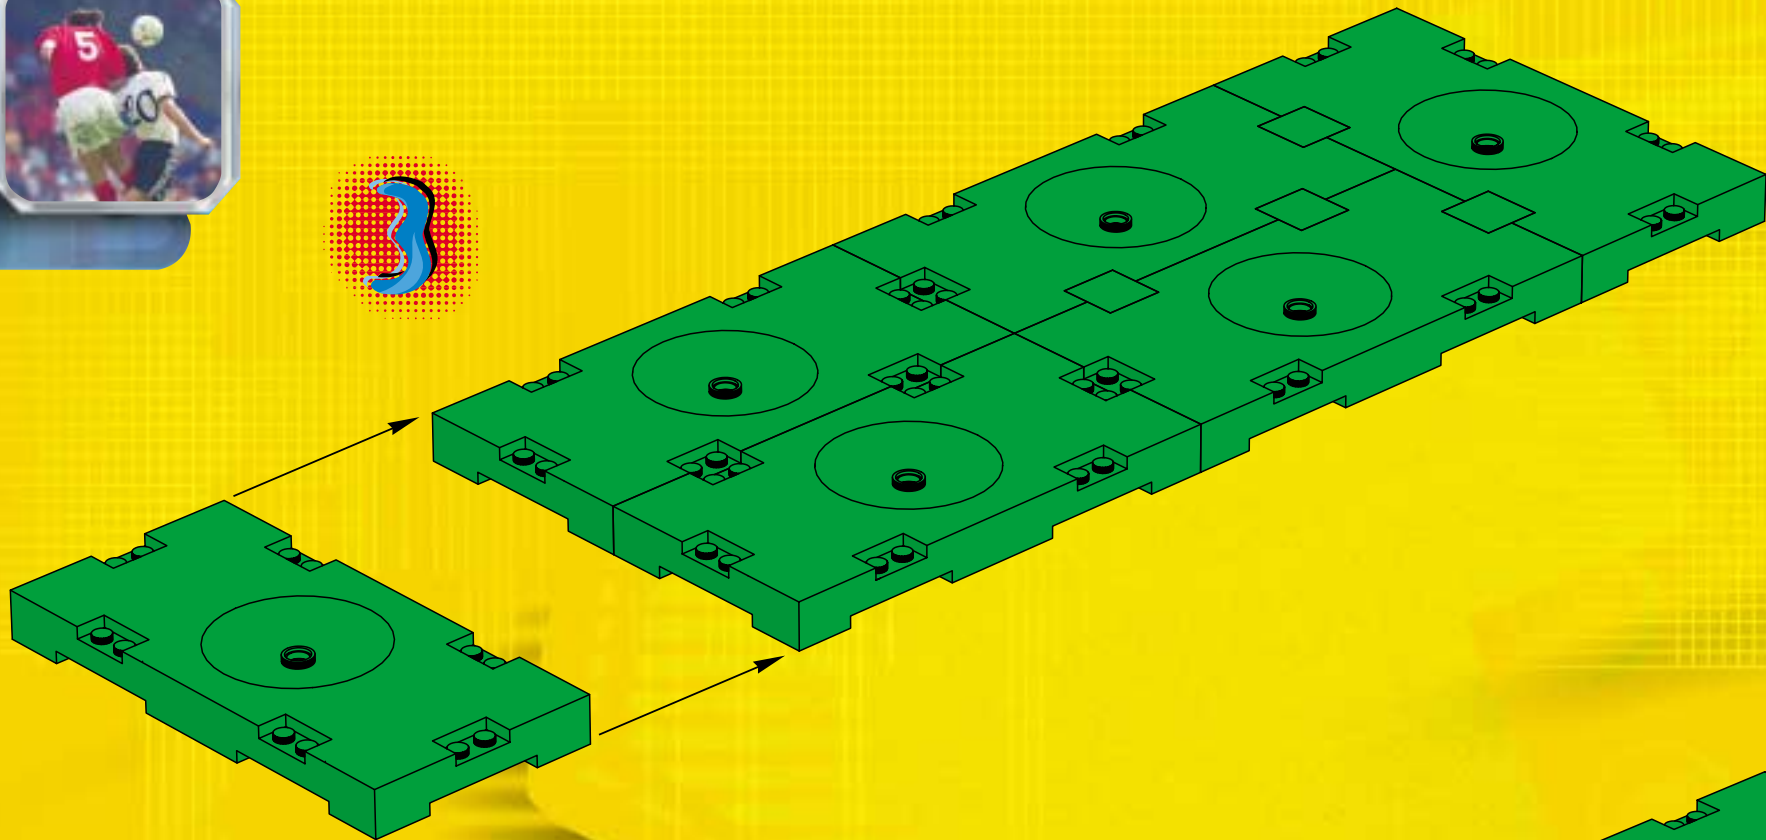

3409

8

9

10

12

2x

10

12

3403

3409

14063+9410

2400+2400+3410

2406+6006

2404+3410

2406+6006

A vibrant green background featuring various LEGO football minifigures in action. In the top left, a player in a green and white striped jersey holds a beer. In the top center, a player in a red and white striped jersey is shown kicking a ball into a goal. To the right, a player in a red and white striped jersey holds a trophy. In the bottom left, a player in a blue cap and grey jersey holds a soccer ball. In the bottom center, a player in a green and white striped jersey is shown in a dynamic pose. In the bottom right, a player in a red and white striped jersey is shown in a dynamic pose. A large soccer ball is in the center, and another player in a green jersey with the number 10 is on the right. The overall scene is energetic and celebratory.