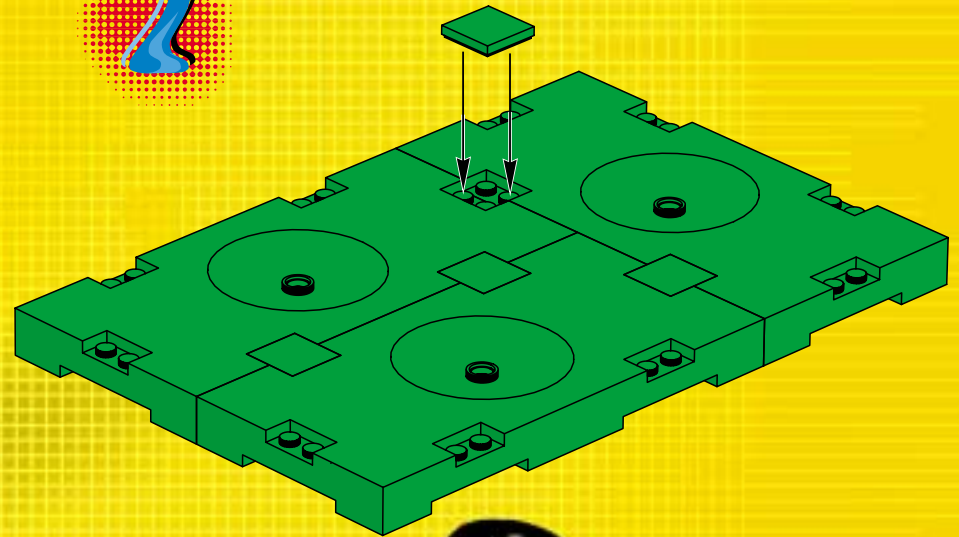

3409

8

9

10

12

2x

10

12

13

LEGGROUP

3402

3408

3403

3402

3403

3403

3403

3409

14063+9410

2400+2400+3410

2406+6006

2404+3410

2406+6006

A vibrant green background featuring various LEGO football minifigures in action. In the top left, a player in a green and white striped jersey holds a beer. In the top center, a player in a red and white striped jersey is shown kicking a ball into a goal. To the right, a player in a red and white striped jersey holds a trophy. In the bottom left, a player in a blue cap and grey jersey holds a soccer ball. In the bottom center, a player in a green and white striped jersey is shown in a dynamic pose. In the bottom right, a player in a red and white striped jersey is shown in a dynamic pose. A large soccer ball is in the center, and another player in a green jersey with the number 10 is on the right. The overall scene is energetic and celebratory.