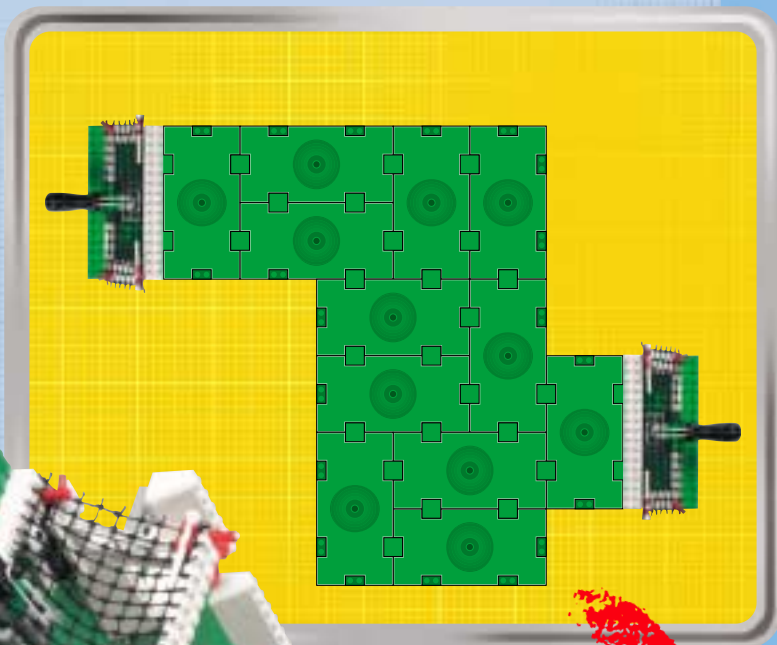

13

LEGGROUP

3402

3408

3403

3402

3403

3403

3403

3409

14063+9410

2400+2400+3410

2406+6006

2404+3410

2406+6006

A vibrant green background featuring various LEGO football minifigures in action. In the top left, a player in a green and white striped jersey holds a beer. In the top center, a player in a red and white striped jersey is shown kicking a ball into a goal. To the right, a player in a red and white striped jersey holds a trophy. In the bottom left, a player in a blue cap and grey jersey holds a soccer ball. In the bottom center, a player in a green and white striped jersey is shown in a dynamic pose. In the bottom right, a player in a red and white striped jersey is shown in a dynamic pose. A large soccer ball is in the center, and another player in a green jersey with the number 10 is on the right. The overall scene is energetic and celebratory.