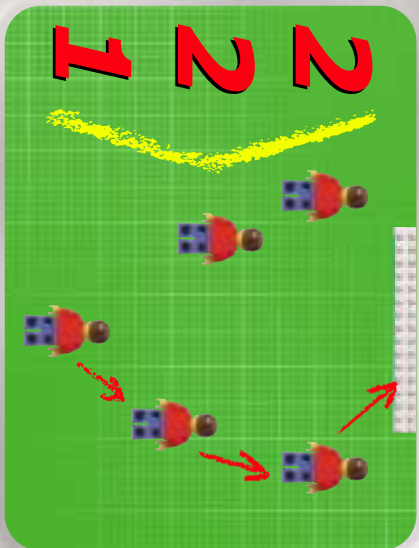

13

LEGGROUP

3402

3408

3403

3402

3403

3403

3403

3409

14063+9410

2400+2400+3410

2406+6006

2404+3410

2406+6006

A vibrant green background featuring various LEGO football minifigures in action. In the top left, a player in a green and white striped jersey holds a beer. In the top center, a player in a red and white striped jersey is shown kicking a ball into a goal. To the right, a player in a red and white striped jersey holds a trophy. In the bottom left, a player in a blue cap and grey jersey holds a soccer ball. In the bottom center, a player in a green and white striped jersey is shown in a dynamic pose. In the bottom right, a player in a red and white striped jersey is shown in a dynamic pose. A large soccer ball is in the center, and another player in a green jersey with the number 10 is on the right. The overall scene is energetic and celebratory.